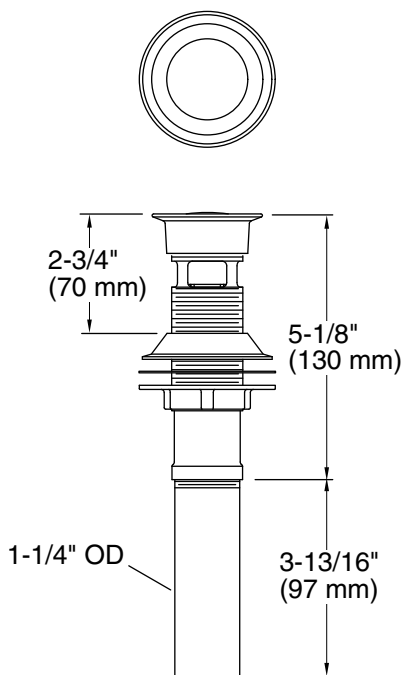

Installation Notes

Install this product according to the installation guide.

Product Diagram