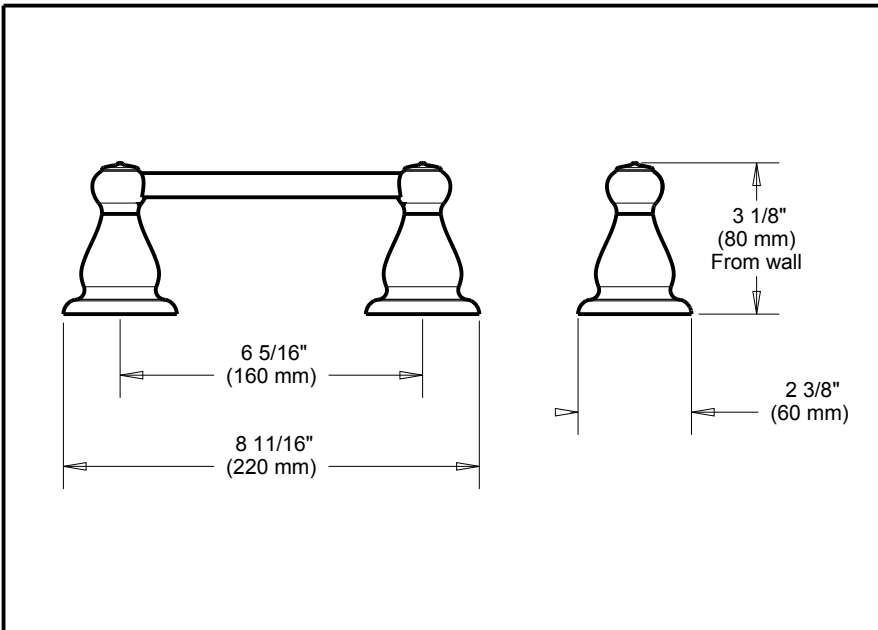

DELTA[®]

ACCESSORIES

- Leland™ Bath Collection
- Pivoting TPH

Submitted Model No.: _____

Specific Features: _____

STANDARD SPECIFICATIONS:

- Wood blocking is preferable behind all wall surfaces. If wood blocking is not available, the following fasteners are suggested: Tile/Masonry-Plastic or lead Anchors Plaster/drywall-Toggle bolts.
- Mounting hardware and mounting template included with product.