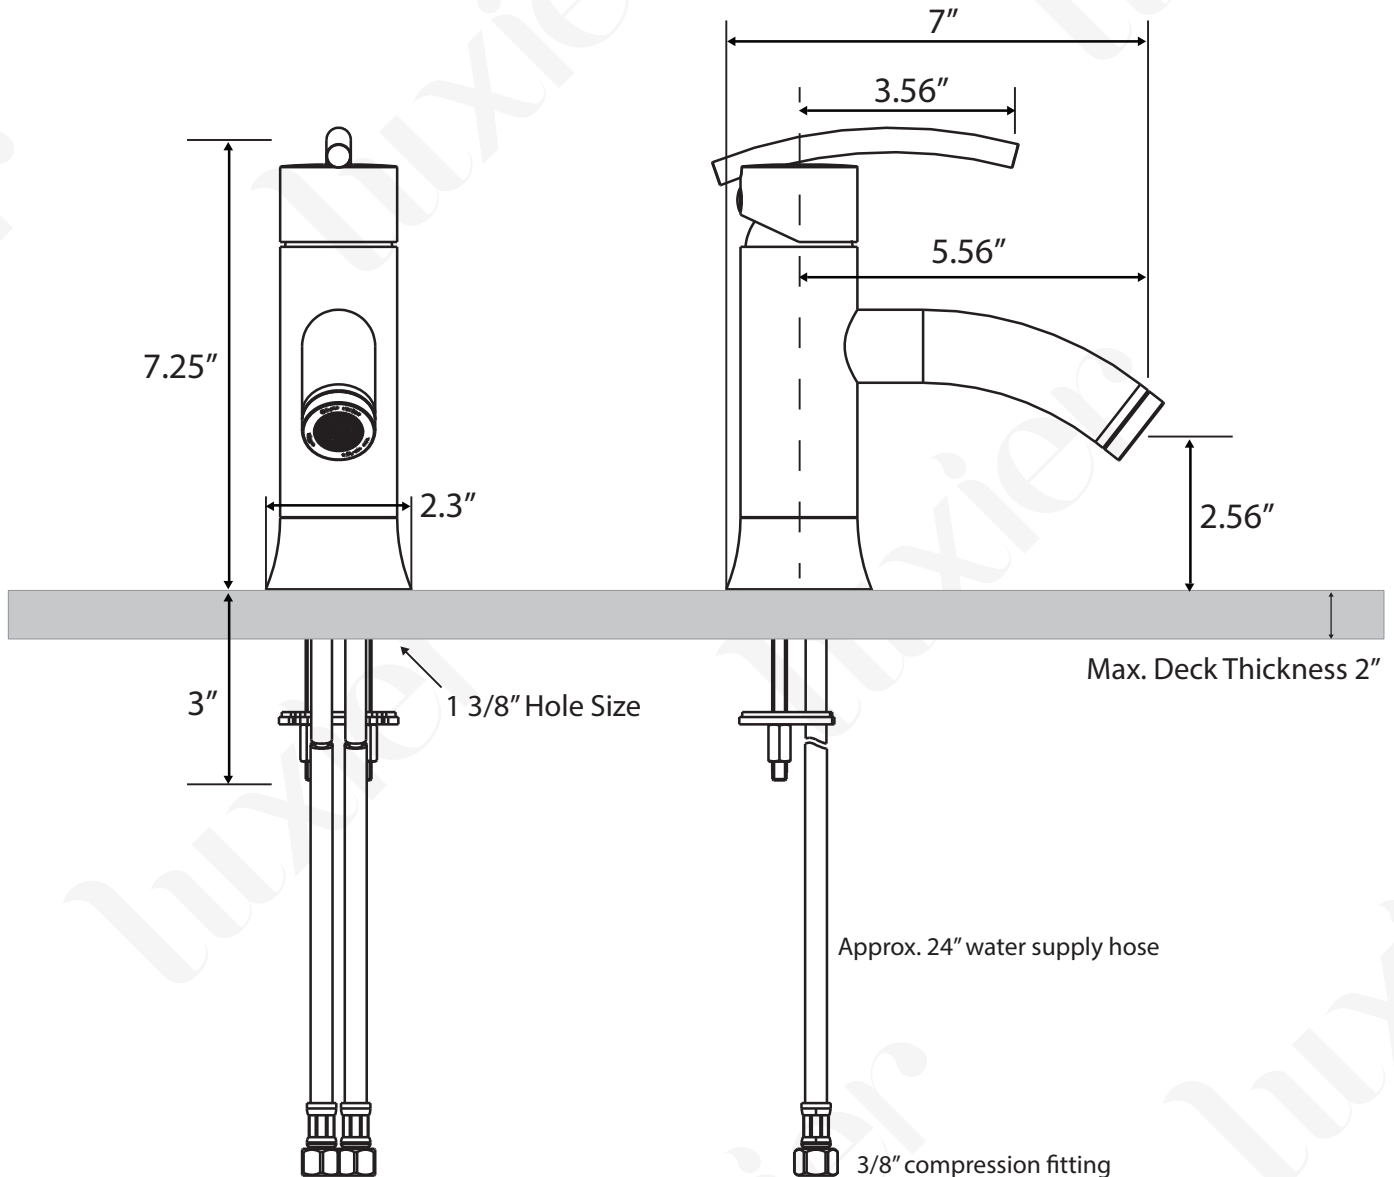

## Single Handle Bathroom Lavatory Faucet

Model Number:  
BSH06-SB  
BSH06-SC

- Features:
- Brass Construction
  - Single Hole Installation
  - Drip Free Ceramic Cartridge
  - NEOPERL® aerator 1.2 gpm max at 60 psi
  - Complies with:
    - NSF 61-9
    - ASME A112.18.1 / CSA B125.1
    - IAPMO / UPC / cUPC
    - CA AB-1953
    - WaterSense
    - CALGreen

\*Drawing not to Scale. All Measurements are Approximate