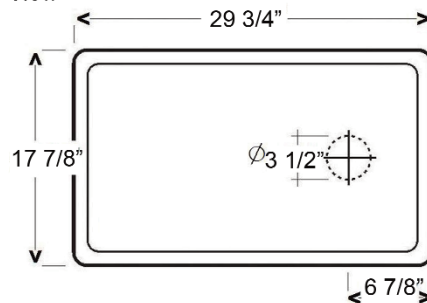

Colors:

WH White
BQ Bisque

Compliance Certification
Meets or exceeds the following specifications: ASME 112.19.2.2013 for fine fire clay for durability.

Top: 29-3/4" W x 17-7/8" D

Base: 29-1/2" W x 17-1/4" D

H: 10"

FS30 WIRE GRID available

***Please do NOT cut countertop without template or actual product.**

Interior Dimensions:

Top: 27-3/8"W x 15-3/4"D
Base: 27-3/8"W x 15-1/2"D
Basin Depth: 8-3/4"

Top View

Bottom View

Front View

Dimensions of fixture are nominal and may vary within the range of tolerances established by ANSI Standard A112.19.2.2013 Dimensions and specifications subject to change without notice.