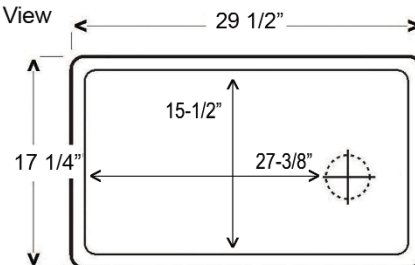

Colors:

WH White
BQ Bisque

Compliance Certification
Meets or exceeds the following specifications: ASME 112.19.2.2013 for fine fire clay for durability.

Top: 29-3/4" W x 17-7/8" D

Base: 29-1/2" W x 17-1/4" D

H: 10"

FS30 WIRE GRID available

***Please do NOT cut countertop without template or actual product.**

Interior Dimensions:

Top: 27-3/8"W x 15-3/4"D
Base: 27-3/8"W x 15-1/2"D
Basin Depth: 8-3/4"

Top View

Bottom View

Front View

Dimensions of fixture are nominal and may vary within the range of tolerances established by ANSI Standard A112.19.2.2013 Dimensions and specifications subject to change without notice.