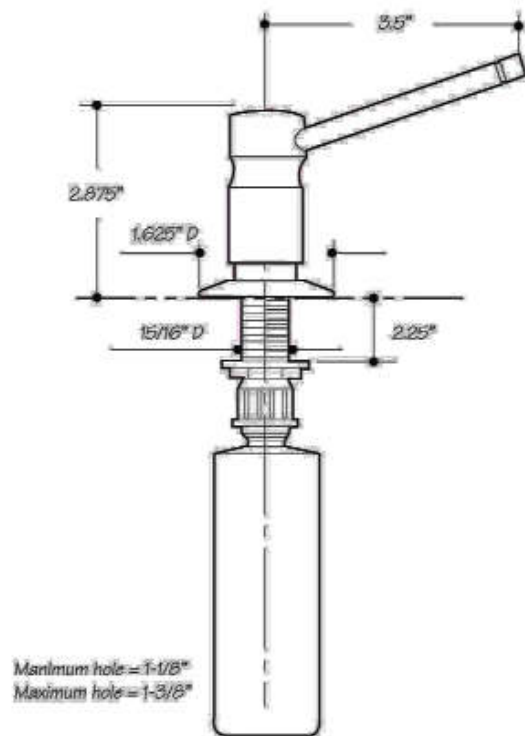

SOAP DISPENSER

Cat. No.
I5589

Features:

- ▶ Brass pump head and flange
- ▶ Teflon lined spout
- ▶ 16 oz. reservoir
- ▶ Fills easily from above the counter
- ▶ 1-1/8" cut-out hole
- ▶ Available in 4 Finishes

Finishes:

- CP** Polished Chrome
- BN** Brushed Nickel
- PN** Polished Nickel
- ORB** Oil Rubbed Bronze

Dimensions and specifications subject to change without notice.