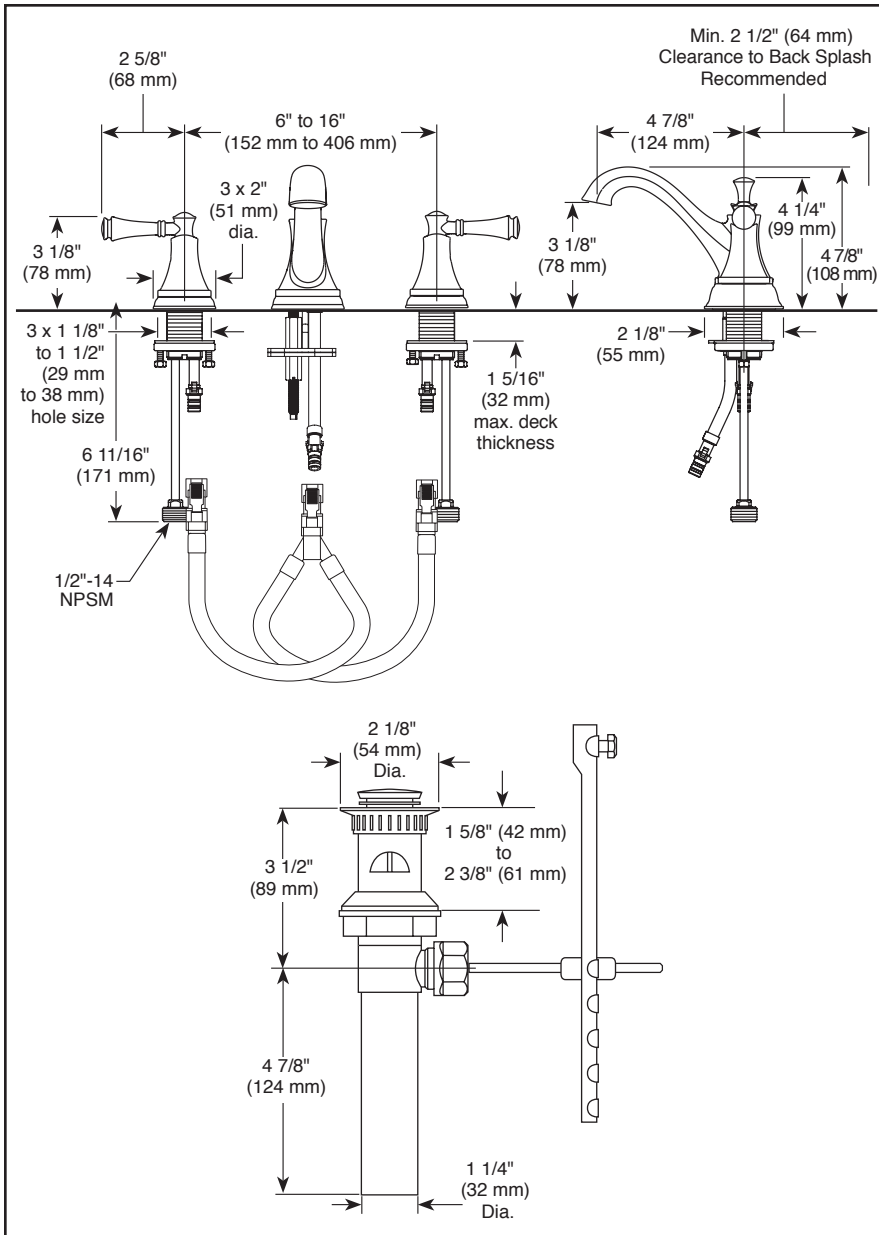

35713LF-▲
35713LF-▲-ECO

LAVATORY FAUCET

- Silverton™ Collection
- Two Handle Widespread Deck Mount

STANDARD SPECIFICATIONS:

- Max. 1.50 gpm @ 60 psi, 5.70 L/min @ 414 kPa
- Max flow rate (ECO models only) 1.20 gpm @ 60 psi, 4.54 L/min @ 414 kPa
- Three hole mount
- Hot and cold stems are interchangeable
- 1/4 turn handle stops
- Control mechanism is a rotating cylinder type with stainless steel plate and 90° rotation, with replaceable non-metallic seats
- Models have drain with pop-up type fitting with plated flange and stopper
- Standard mounting deck thickness can be extended by 1" (25 mm) with RP10612

▲ Designate proper finish suffix

55 E. 111th Street, Indianapolis, Indiana 46280
350 South Edgeware Road, St. Thomas, ON N5P 4L1
© 2016 Masco Corporation of Indiana

Delta reserves the right (1) to make changes in specifications and materials, and (2) to change or discontinue models, both without notice or obligation. Dimensions are for reference only. See current full-line price book or www.deltafaucet.com for finish options and product availability.