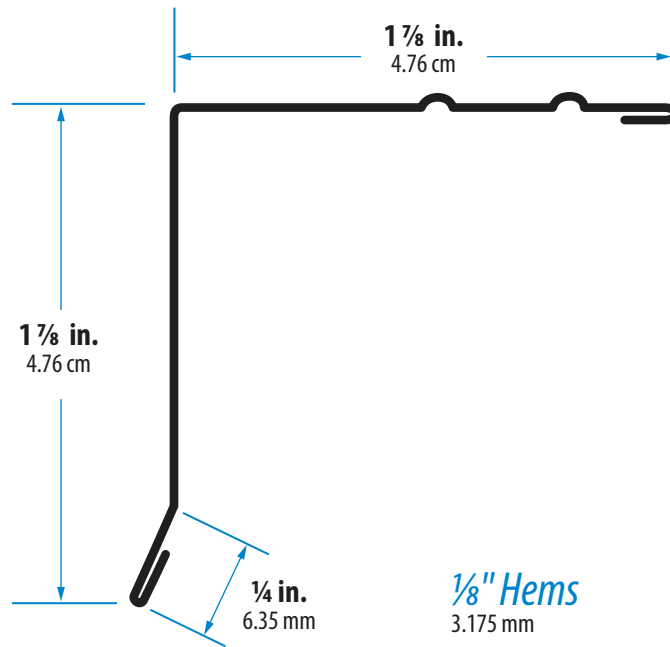

30 Gauge Galvanized Steel · 10 ft. Lengths · Polyester paint over primer

	SMOOTH	EMBOSSSED
Almond	-	08324
Brown	08356	08325
Weathered Wood	08353	--
White	08361	08328