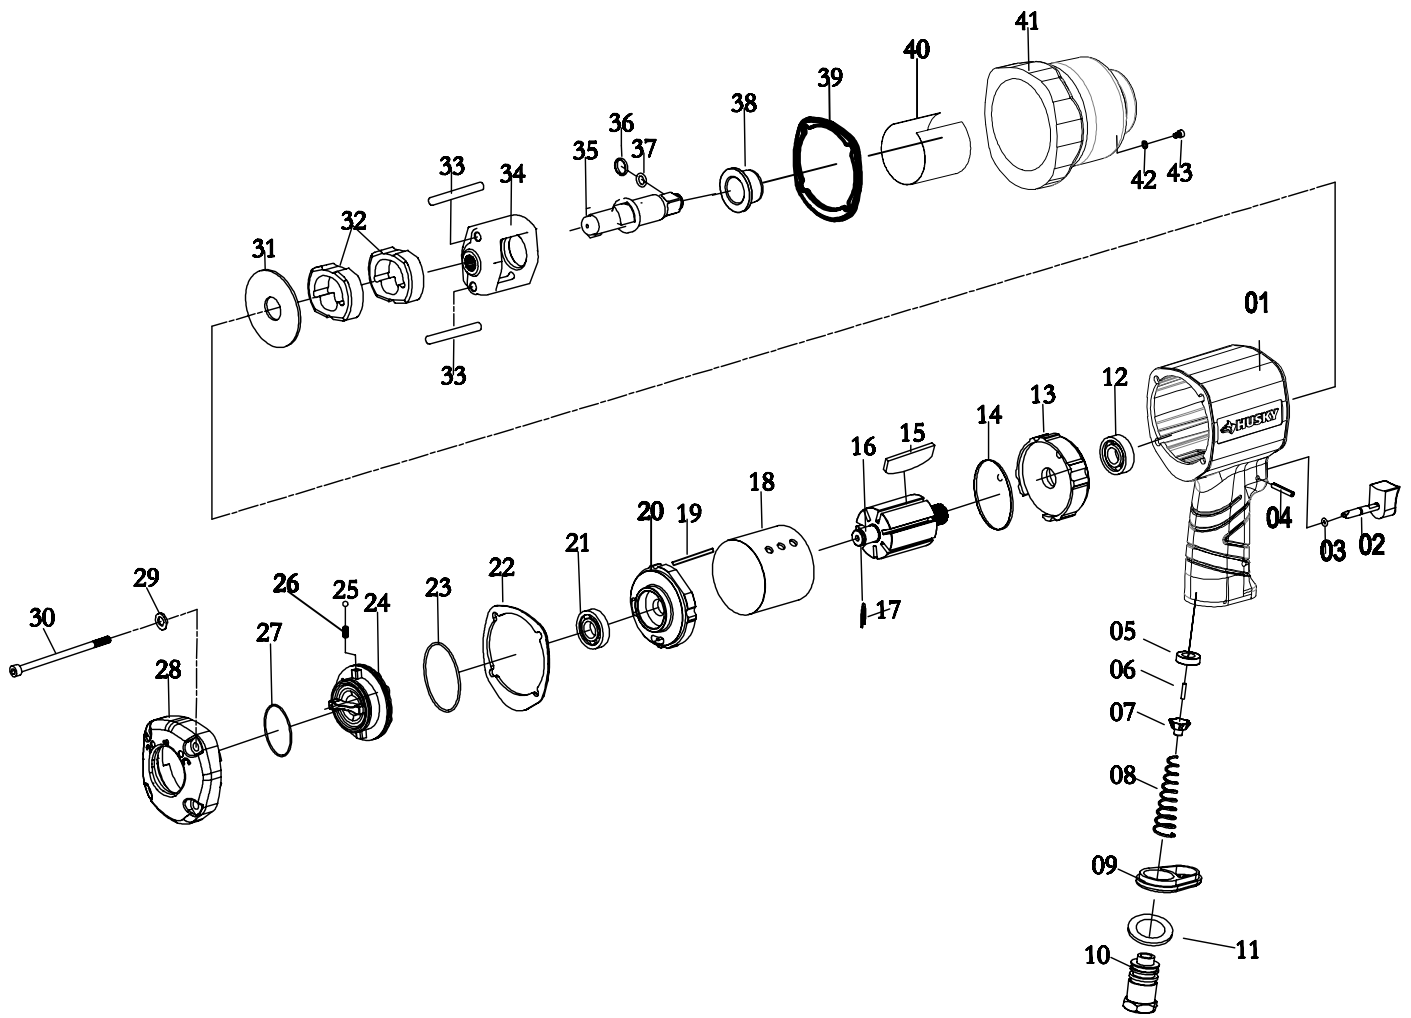

Service Parts

Service Parts (continued)

Reference Number	Part Number	Description	Qty.
1	9445501	Housing Assembly	1
2	9445502	Trigger Assembly	1
3	9445503	O-Ring	1
4	9445504	Trigger Pin	1
5	9445505	Oil Seal	1
6	9445506	Valve Stem	1
7	9445507	Throttle Valve	1
8	9445508	Valve Spring	1
9	9445509	Exhaust Deflector	1
10	9445510	Air Inlet NPT	1
11	9445511	Washer	1
12	9445512	Ball Bearing	1
13	9445513	Front End Plate	1
14	9445514	Steel Washer	1
15	9445515	Rotor Blade	7
16	9445516	Rotor	1
17	9445517	E Clip	1
18	9445518	Cylinder	1
19	9445519	Dowel Pin	1
20	9445520	Rear End Plate	1
21	9445521	Ball Bearing	1
22	9445522	Gasket	1

Reference Number	Part Number	Description	Qty.
23	9445523	O-Ring	1
24	9445524	Switch Assembly	1
25	9445525	Steel Ball	1
26	9445526	Spring	1
27	9445527	O-Ring	1
28	9445528	End Cap	1
29	9445529	Spring Washer	4
30	9445530	Screw	4
31	9445531	Steel Washer	1
32	9445532	Hammer Dog	2
33	9445533	Hammer Pin	2
34	9445534	Hammer Cage	1
35	9445535	Anvil	1
36	9445536	Socket Retainer	1
37	9445537	O-Ring	1
38	9445538	Anvil Bushing	1
39	9445539	Gasket	1
40	9445540	Liner	1
41	9445541	Hammer Cage	1
42	9445542	O-Ring	1
43	9445543	Grease Port Screw	1