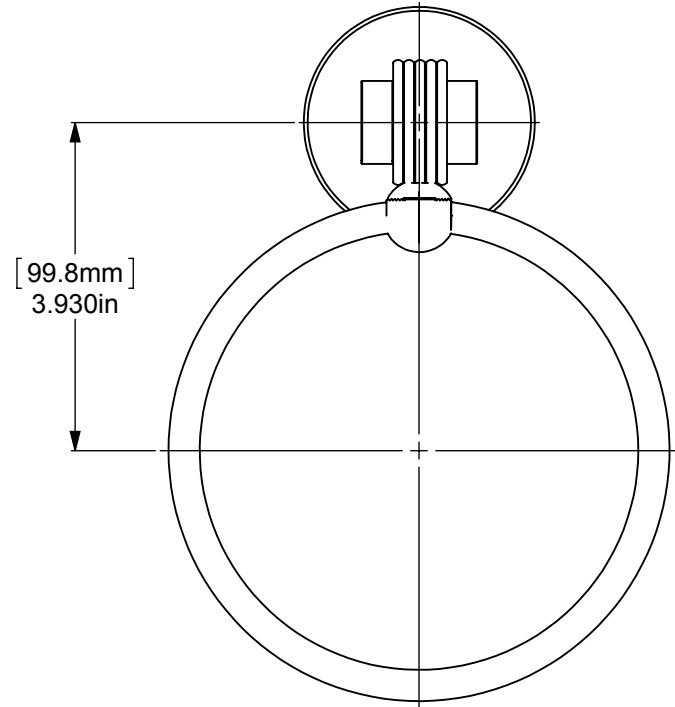

ITEM	PART NUMBER	DESCRIPTION	QTY.
1	BPRD	BASE	1
2	TU12-.75	TUBE	1
3	RGGVD	CONNECTOR	1
4	CARD-1	END LOCK	2
5	BLT3R-1	BALL	1
6	TRMT-6	RING	1

UNLESS OTHERWISE STATED

.X	±.3mm
.XX	±.15mm
.XXX	±.008mm

COPYRIGHT © Allied Brass 2017

THIRD ANGLE PROJECTION

DRAWN	7/8/2017	I.M
CHECKED	7/8/2017	P.D
APPROVED	7/8/2017	R.A

MATERIAL:	BRASS		FINISH	TBD
DESCRIPTION:	Satellite Orbit Two Collection Towel Ring		QUANTITY	TBD
			DRAWING No. 7216G	
	SCALE	1:2.3	SHEET: 01	A4