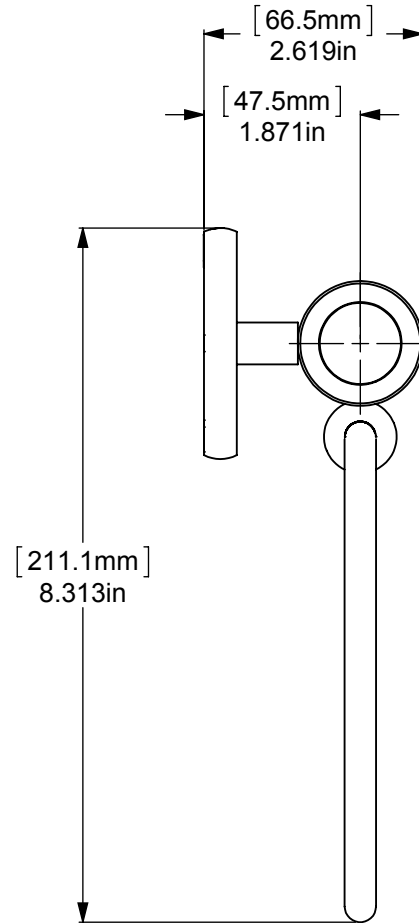

ITEM	PART NUMBER	DESCRIPTION	QTY.
1	BPRD	BASE	1
2	TU12-.75	TUBE	1
3	RGGVD	CONNECTOR	1
4	CARD-1	END LOCK	2
5	BLT3R-1	BALL	1
6	TRMT-6	RING	1

UNLESS OTHERWISE STATED

.X	±.3mm
.XX	±.15mm
.XXX	±.008mm

COPYRIGHT © Allied Brass 2017

THIRD ANGLE PROJECTION

DRAWN	7/8/2017	I.M
CHECKED	7/8/2017	P.D
APPROVED	7/8/2017	R.A

MATERIAL:	BRASS		FINISH	TBD
DESCRIPTION:	Satellite Orbit Two Collection Towel Ring		QUANTITY	TBD
			DRAWING No. 7216G	
	SCALE	1:2.3	SHEET: 01	A4