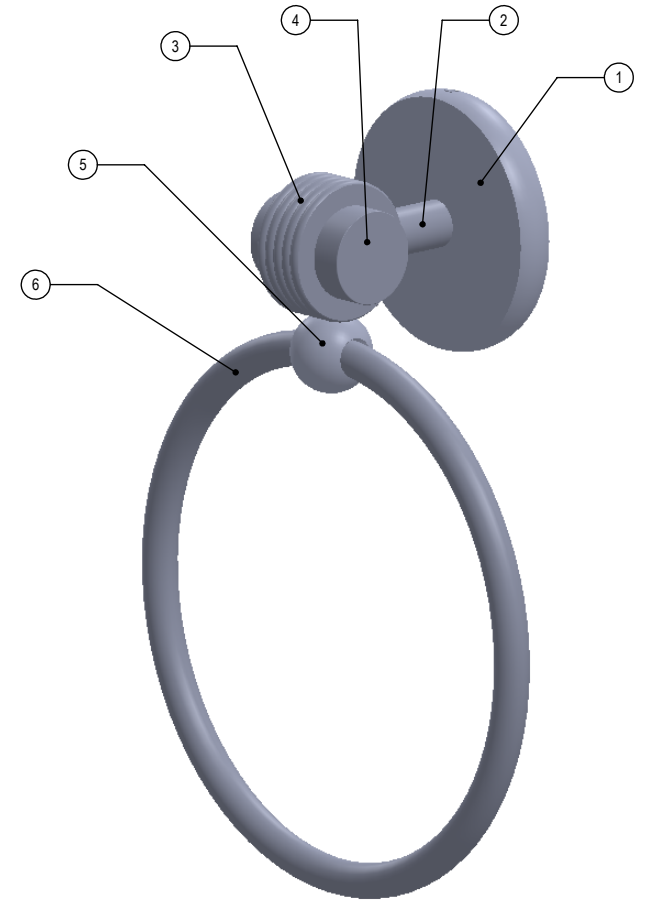

ITEM	PART NUMBER	DESCRIPTION	QTY.
1	BPRD	BASE	1
2	TU12-.75	TUBE	1
3	RGGVD	CONNECTOR	1
4	CARD-1	END LOCK	2
5	BLT3R-1	BALL	1
6	TRMT-6	RING	1

UNLESS OTHERWISE STATED

.X	±.3mm
.XX	±.15mm
.XXX	±.008mm

COPYRIGHT © Allied Brass 2017

THIRD ANGLE PROJECTION

DRAWN	7/8/2017	I.M
CHECKED	7/8/2017	P.D
APPROVED	7/8/2017	R.A

MATERIAL:	BRASS		FINISH	TBD
DESCRIPTION:	Satellite Orbit Two Collection Towel Ring		QUANTITY	TBD
			DRAWING No. 7216G	
	SCALE	1:2.3	SHEET: 01	A4