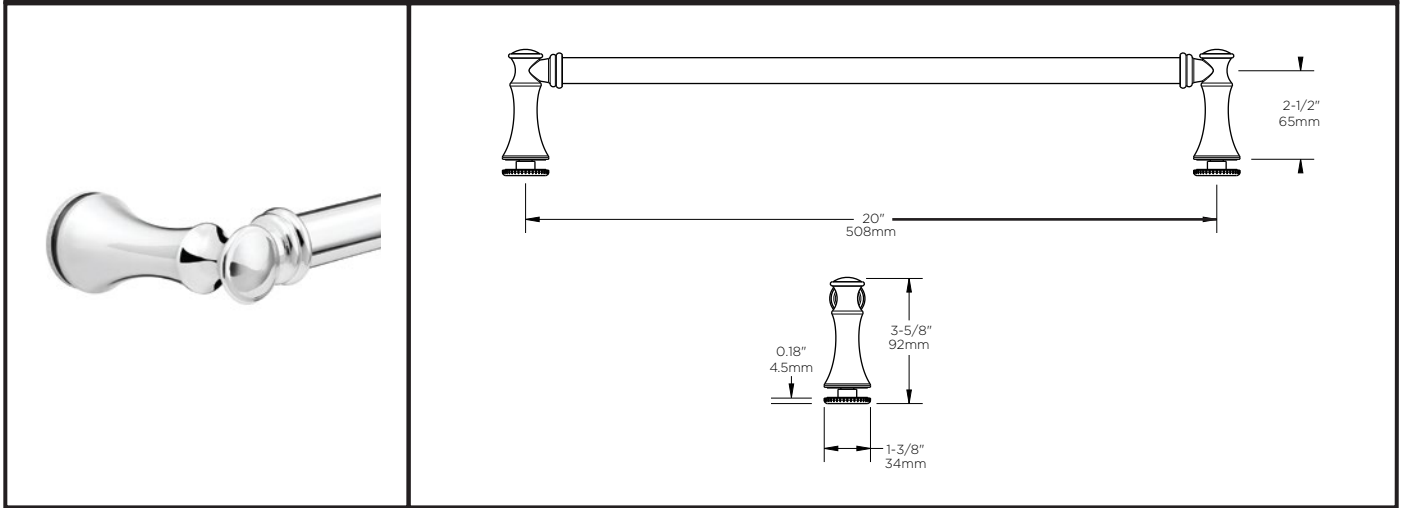

TECHNICAL DATA

Shower Door

SLIDING TRADITIONAL STYLE BATHTUB SHOWER TRACK 60"

- MATERIALS:** Anodized Aluminum Excursions (Track), Bronze Finish is Powder Coated.
- INSTALLATION:** Detailed Instructions and Hardware Included for Easy Installation.
- UNIQUE FEATURE:** Reversible Top Track Offers Two Unique Design Options.
Constructed of Corrosion Resistant Anodized Aluminum.
Fits Doors With an Opening min/max of 50-1/8" - 59-3/8" (127cm-151cm), with a 58-1/8" (148cm) Height.
- WARRANTY:** 5 Year Limited Warranty.

see what Delta can do™

TECHNICAL DATA

Shower Door

SLIDING BATHUB 60" GLASS PANEL

MATERIALS:

1/4" (6mm) Tempered Glass Panel.

INSTALLATION:

Detailed Instructions and Hardware Included for Easy Installation.

UNIQUE FEATURE:

Spot Guard Easy Clean Coating.

Traditional: Fits Doors with an Opening min/max of 50 1/8" – 59 3/8" (127cm-151cm), with a Height of 58 1/8" (148cm)

Contemporary: Fits Doors with an Opening min/max of 50 1/8" – 58 1/2" (127cm-149cm), with a Height of 58 3/4" (149cm)

WARRANTY:

5 Year Limited Warranty.

see what Delta can do™

TECHNICAL DATA

Shower Door

SILVERTON HANDLE

- MATERIALS:** Zinc Posts for All, Stainless Steel Bars for Polished Chrome, Aluminum Bars for Brushed Nickel, Oil Rubbed Bronze & Polished Brass.
- INSTALLATION:** Detailed Instructions and Hardware Included for Easy Installation.
- UNIQUE FEATURE:** Coordinates with Delta® Faucets and Bath Hardware.
Compatible with All Delta® Sliding Bathtub or Shower Doors.
- WARRANTY:** 5 Year Limited Warranty.