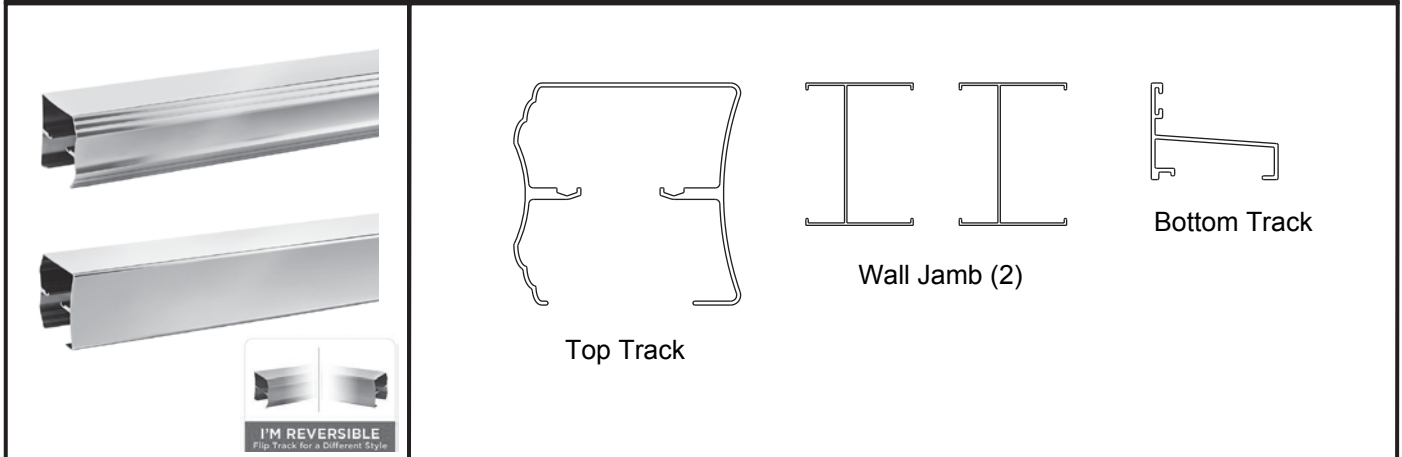

TECHNICAL DATA

Shower Door

SLIDING TRADITIONAL STYLE BATHTUB SHOWER TRACK 60"

- MATERIALS:** Anodized Aluminum Excursions (Track), Bronze Finish is Powder Coated.
- INSTALLATION:** Detailed Instructions and Hardware Included for Easy Installation.
- UNIQUE FEATURE:** Reversible Top Track Offers Two Unique Design Options.
Constructed of Corrosion Resistant Anodized Aluminum.
Fits Doors With an Opening min/max of 50-1/8" - 59-3/8" (127cm-151cm), with a 58-1/8" (148cm) Height.
- WARRANTY:** 5 Year Limited Warranty.

see what Delta can do™

TECHNICAL DATA

Shower Door

SLIDING BATHUB 60" GLASS PANEL

MATERIALS:

1/4" (6mm) Tempered Glass Panel.

INSTALLATION:

Detailed Instructions and Hardware Included for Easy Installation.

UNIQUE FEATURE:

Spot Guard Easy Clean Coating.

Traditional: Fits Doors with an Opening min/max of 50 1/8" – 59 3/8" (127cm-151cm), with a Height of 58 1/8" (148cm)

Contemporary: Fits Doors with an Opening min/max of 50 1/8" – 58 1/2" (127cm-149cm), with a Height of 58 3/4" (149cm)

WARRANTY:

5 Year Limited Warranty.

see what Delta can do™

TECHNICAL DATA

Shower Door

SILVERTON HANDLE

- MATERIALS:** Zinc Posts for All, Stainless Steel Bars for Polished Chrome, Aluminum Bars for Brushed Nickel, Oil Rubbed Bronze & Polished Brass.
- INSTALLATION:** Detailed Instructions and Hardware Included for Easy Installation.
- UNIQUE FEATURE:** Coordinates with Delta® Faucets and Bath Hardware.
Compatible with All Delta® Sliding Bathtub or Shower Doors.
- WARRANTY:** 5 Year Limited Warranty.