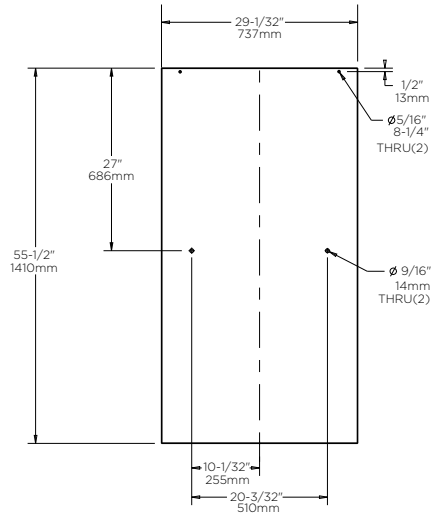

TECHNICAL DATA

Shower Door

SLIDING TRADITIONAL STYLE BATHTUB SHOWER TRACK 60"

- MATERIALS:** Anodized Aluminum Excursions (Track), Bronze Finish is Powder Coated.
- INSTALLATION:** Detailed Instructions and Hardware Included for Easy Installation.
- UNIQUE FEATURE:** Reversible Top Track Offers Two Unique Design Options.
Constructed of Corrosion Resistant Anodized Aluminum.
Fits Doors With an Opening min/max of 50-1/8" - 59-3/8" (127cm-151cm), with a 58-1/8" (148cm) Height.
- WARRANTY:** 5 Year Limited Warranty.

see what Delta can do™

TECHNICAL DATA

Shower Door

SLIDING BATHUB 60" GLASS PANEL

MATERIALS:

1/4" (6mm) Tempered Glass Panel.

INSTALLATION:

Detailed Instructions and Hardware Included for Easy Installation.

UNIQUE FEATURE:

Spot Guard Easy Clean Coating.

Traditional: Fits Doors with an Opening min/max of 50 1/8" – 59 3/8" (127cm-151cm), with a Height of 58 1/8" (148cm)

Contemporary: Fits Doors with an Opening min/max of 50 1/8" – 58 1/2" (127cm-149cm), with a Height of 58 3/4" (149cm)