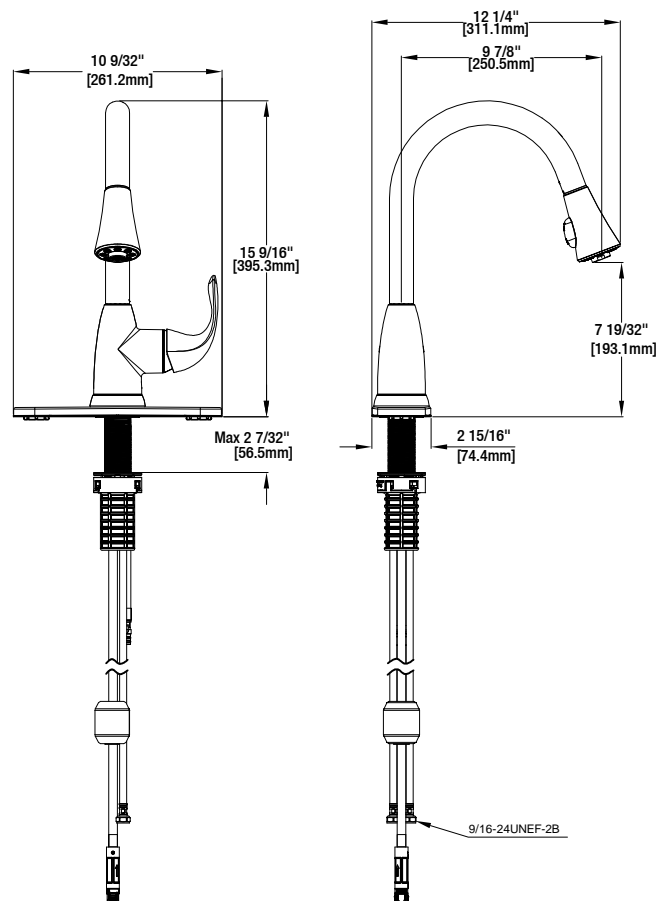

Market Pull-Down Kitchen Faucet

MODEL	SKU #	FINISH
HD67551-0301	1002237559	Chrome
67551-0308D2	883432	Stainless Steel
67551-0306	883872	White

FEATURES

- Requires 1- or 3-Hole Sink with 8" On-Center
- Max Flow Rate: 1.8 gpm (6.8 L/min) at 60 psi
- Spout Reach: 9 7/8"
- Spout Height: 15 9/16"
- Ceramic Valve for Lifetime Drip-Free Operation
- With Zinc Lever Handle
- With TurboSpray
- FastMount Installation

CODE COMPLIANCE

- IAPMO Certified: ASME A112.18.1/CSA B125.1
- NSF 61 Section 9
- NSF 372
- Calgreen Certified
- Meets AB 1953 Lead Standard
- ADA Compliant

WARRANTY

- Limited Lifetime Warranty

INSTALLATION DIMENSIONS