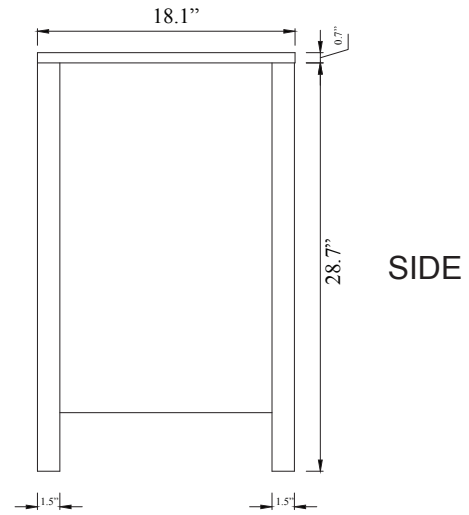

SPECIFICATIONS

www.virtuusa.com

SKU: KSC-700

REV1.13.18

NOTES

Countertops are not shown in these diagrams. (Cabinet Only)
Do not expose the surface of the cabinet to corrosive liquids or direct sunlight.
All dimensions and specifications are approximate and subject to change without notice.