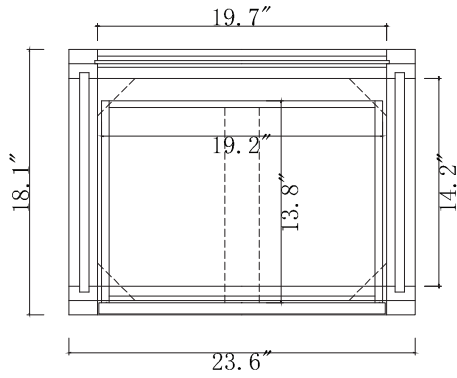

SPECIFICATIONS

www.virtuusa.com

SKU: KD-70066

REV1.13.18

NOTES

Countertops are not shown in these diagrams. (Cabinet Only)
 Do not expose the surface of the cabinet to corrosive liquids or direct sunlight.
 All dimensions and specifications are approximate and subject to change without notice.

TOP

SIDE

BACK

SPECIFICATIONS

www.virtuusa.com

SKU: KD-70024

REV1.13.18

NOTES