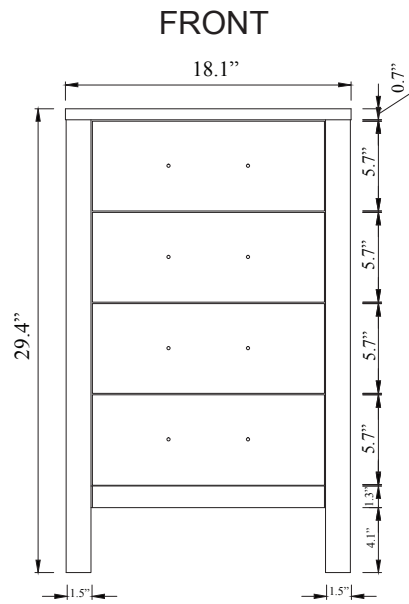

SPECIFICATIONS

www.virtuusa.com

SKU: KSC-700

REV1.13.18

NOTES

Countertops are not shown in these diagrams. (Cabinet Only)
Do not expose the surface of the cabinet to corrosive liquids or direct sunlight.
All dimensions and specifications are approximate and subject to change without notice.