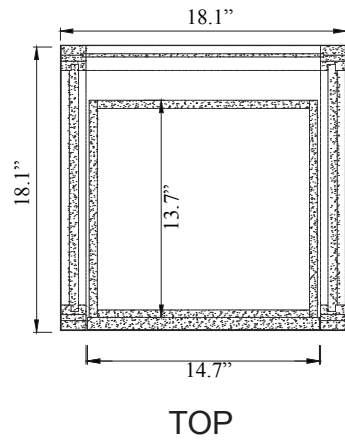

SPECIFICATIONS

www.virtuusa.com

SKU: KSC-700

REV1.13.18

NOTES

Countertops are not shown in these diagrams. (Cabinet Only)
Do not expose the surface of the cabinet to corrosive liquids or direct sunlight.
All dimensions and specifications are approximate and subject to change without notice.