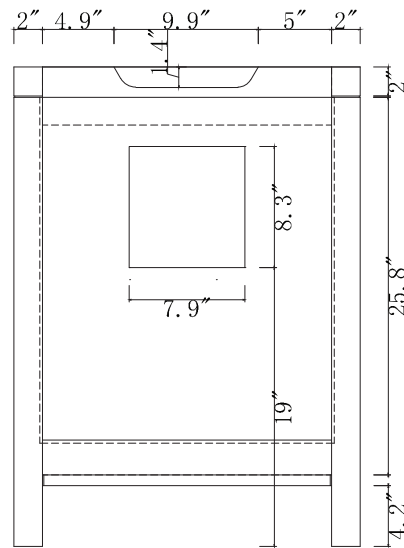

SPECIFICATIONS

www.virtuusa.com

SKU: KD-70066

REV1.13.18

NOTES

Countertops are not shown in these diagrams. (Cabinet Only)
 Do not expose the surface of the cabinet to corrosive liquids or direct sunlight.
 All dimensions and specifications are approximate and subject to change without notice.

TOP

SIDE

BACK

SPECIFICATIONS

www.virtuusa.com

SKU: KD-70024

REV1.13.18

NOTES