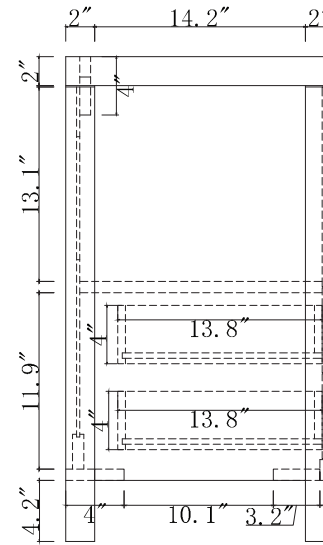

SPECIFICATIONS

www.virtuusa.com

SKU: KD-70066

REV1.13.18

NOTES

Countertops are not shown in these diagrams. (Cabinet Only)
 Do not expose the surface of the cabinet to corrosive liquids or direct sunlight.
 All dimensions and specifications are approximate and subject to change without notice.

TOP

SIDE

BACK

SPECIFICATIONS

www.virtuusa.com

SKU: KD-70024

REV1.13.18

NOTES