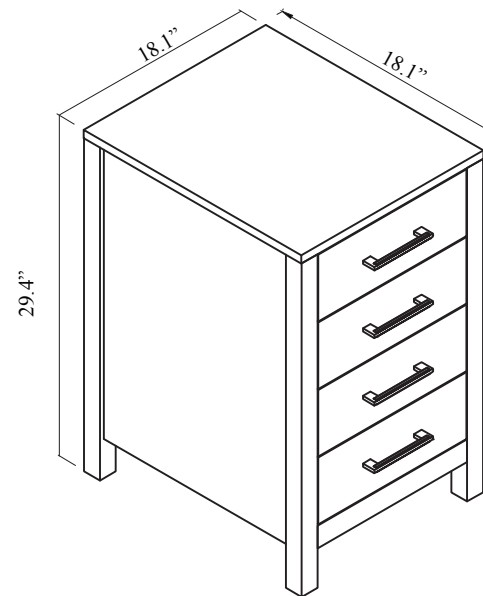

SPECIFICATIONS

www.virtuusa.com

SKU: KSC-700

REV1.13.18

NOTES

Countertops are not shown in these diagrams. (Cabinet Only)
Do not expose the surface of the cabinet to corrosive liquids or direct sunlight.
All dimensions and specifications are approximate and subject to change without notice.