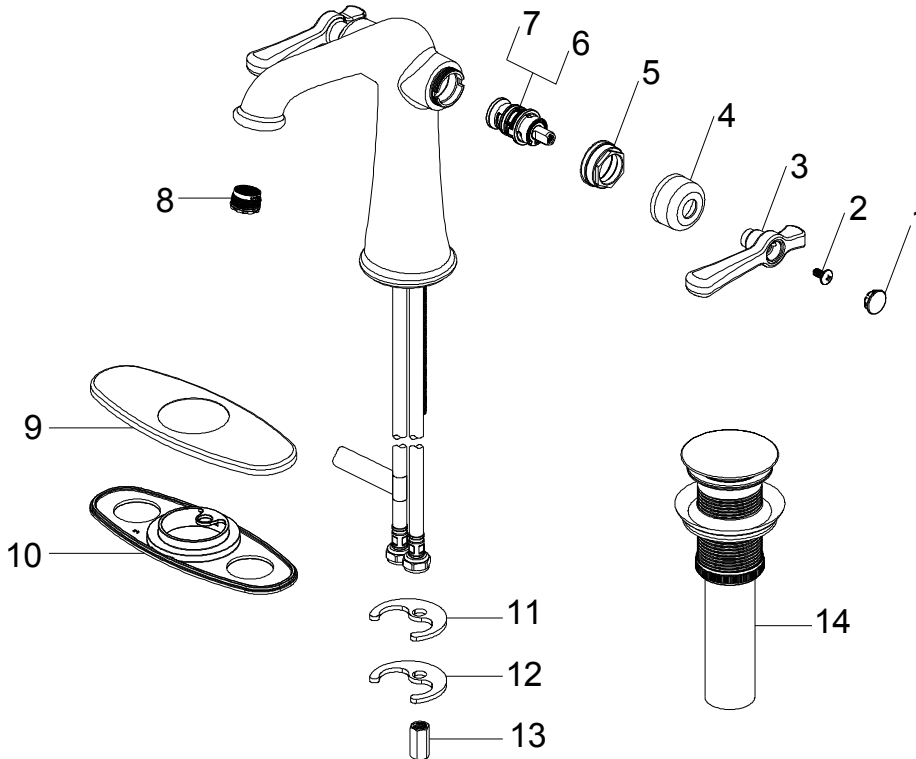

Replacement Parts List

Myer Single-Hole 2-Handle Bath Faucet in Brushed Nickel

MODEL	SKU #	FINISH
HD67030W-7004	306838828	Brushed Nickel

Many replacement parts can be purchased online or at your local store. Please use the table below to identify the part SKU number needed, go to HOMEDEPOT.COM, and check for online and store availability. If you can't find the part you are looking for, please call 1-855-HD-GLACIER.

Part	Description	Part #	Internet SKU #	Store SKU #
1	Cap	RP1003904		
2	Screw	RP50001		
3	Handle	RP1310104		
4	Handle seat	RP1705804		
5	Bonnet nut	RP70146		
6	Cartridge H	RP20067	301158139	
7	Cartridge C	RP20068	301158129	
8	Aerator	RP30209		

Part	Description	Part #	Internet SKU #	Store SKU #
9	Deck plate	RP8068804		
10	Gasket	RP80689		
11	Rubber washer	RP64045		
12	Metal washer	RP64046		
13	Lock nut	RP56026		
14	Press pop-up assembly	RP4011104		