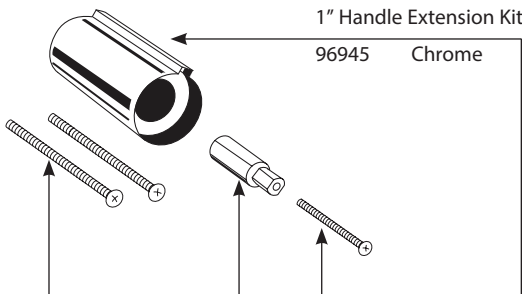

# Illustrated Parts

■ Order by Part Number

CHATEAU® POSI-TEMP® Single-Handle Tub/Shower Valve Only					
MODEL	CONNECTION	STOPS	MODEL	CONNECTION	STOPS
2570	CC	Yes	FP62370	CC	Yes
62370	CC	Yes	FP62390	IPS	Yes
2590	IPS	Yes	FP62320	CC	No
62390	IPS	Yes	FP62300	IPS	No
2520	CC	No	FP62360	PEX	Yes
62320	CC	No	FP62380	PEX	No
2510	IPS	No	FP62365	COLD EXPANSION PEX	No
62300	IPS	No	FP62345	CC/IPS	No
62360	PEX	Yes	FP62385	COLD EXPANSION PEX	Yes
2580	PEX	No			
62380	PEX	No			
62365	COLD EXPANSION PEX	No			
62345	CC/IPS	No			
62385	COLD EXPANSION PEX	Yes			

FP= Flush Plug Included

Note: Flush Plug can be used with existing installations.

TO ORDER PARTS CALL: 1-800-BUY-MOEN  
www.moen.com