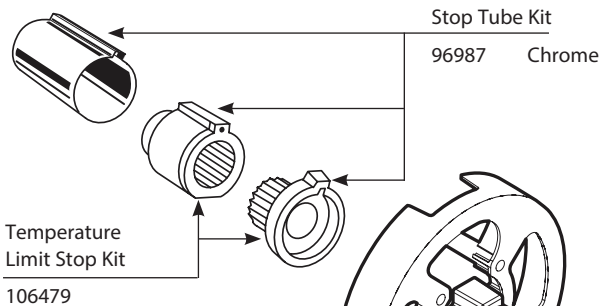

# Illustrated Parts

■ Order by Part Number

CHATEAU® POSI-TEMP® Single-Handle Tub/Shower Valve Only					
MODEL	CONNECTION	STOPS	MODEL	CONNECTION	STOPS
2570	CC	Yes	FP62370	CC	Yes
62370	CC	Yes	FP62390	IPS	Yes
2590	IPS	Yes	FP62320	CC	No
62390	IPS	Yes	FP62300	IPS	No
2520	CC	No	FP62360	PEX	Yes
62320	CC	No	FP62380	PEX	No
2510	IPS	No	FP62365	COLD EXPANSION PEX	No
62300	IPS	No	FP62345	CC/IPS	No
62360	PEX	Yes	FP62385	COLD EXPANSION PEX	Yes
2580	PEX	No			
62380	PEX	No			
62365	COLD EXPANSION PEX	No			
62345	CC/IPS	No			
62385	COLD EXPANSION PEX	Yes			

FP= Flush Plug Included

Note: Flush Plug can be used with existing installations.

TO ORDER PARTS CALL: 1-800-BUY-MOEN  
www.moen.com