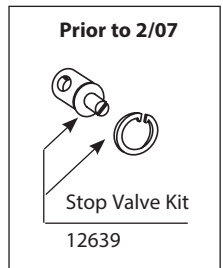

# Illustrated Parts

■ Order by Part Number

CHATEAU® POSI-TEMP® Single-Handle Tub/Shower Valve Only					
MODEL	CONNECTION	STOPS	MODEL	CONNECTION	STOPS
2570	CC	Yes	FP62370	CC	Yes
62370	CC	Yes	FP62390	IPS	Yes
2590	IPS	Yes	FP62320	CC	No
62390	IPS	Yes	FP62300	IPS	No
2520	CC	No	FP62360	PEX	Yes
62320	CC	No	FP62380	PEX	No
2510	IPS	No	FP62365	COLD EXPANSION PEX	No
62300	IPS	No	FP62345	CC/IPS	No
62360	PEX	Yes	FP62385	COLD EXPANSION PEX	Yes
2580	PEX	No			
62380	PEX	No			
62365	COLD EXPANSION PEX	No			
62345	CC/IPS	No			
62385	COLD EXPANSION PEX	Yes			

FP= Flush Plug Included

Note: Flush Plug can be used with existing installations.

TO ORDER PARTS CALL: 1-800-BUY-MOEN  
www.moen.com