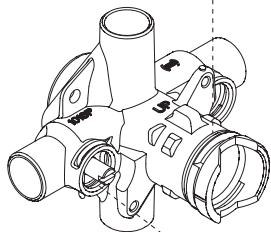

Note: Flush Plug can be used with existing installations.