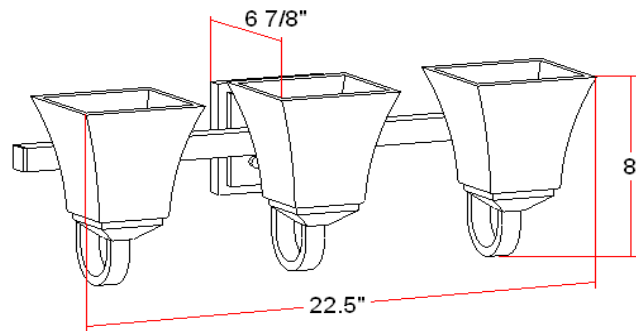

Dimensions

Warranty & Compliances

Warranty	10 Year Limited Warranty
UL	UL/cUL; Suitable for damp locations
ADA	N/A
EnergyStar	N/A

Companion Fixtures

3 LT Vanity Light	514760	
1 LT Wall Mount	514745	
1 LT Wall Mount Extended	514786	
2 LT Wall Mount	514752	
4 LT Vanity Light	514778	
2 LT Ceiling Mount	514794	
2 LT Semi Flush Mount	514802	
3 LT Chandelier	514828	
5 LT Chandelier	514836	
Pendant	514810	
Mini Pendant	514851	

Type:

Job:

Order Code:

Approvals:

Design House reserves the right to make changes in materials, specifications & models at any time. Design House also reserves the right to discontinue product without notice or obligation.