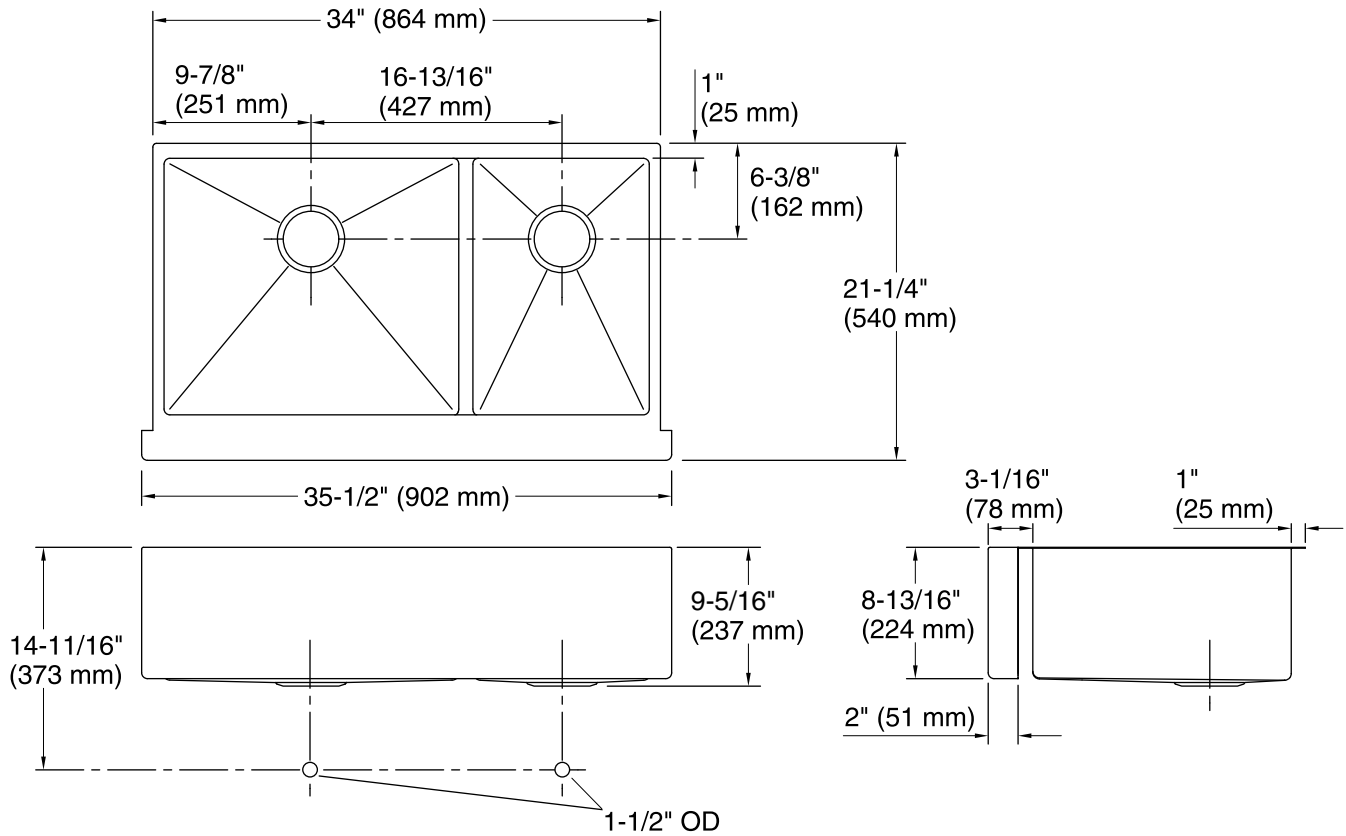

### Features

- 36-inch minimum base cabinet width.
- Large/medium bowls.
- 9-inch depth.
- Self-Trimming apron overlaps the cabinet face for easy installation and beautiful results.
- No faucet holes.
- Smart Divide® features a lower bowl divider that increases workspace and versatility.
- SilentShield® sound-absorption technology offers quieter performance.
- Rear drain increases workspace in the sink and storage space underneath.
- Includes installation hardware.

### Technical Information

All product dimensions are nominal.

Bowl configuration:	Off-set Large/small
Installation:	Under-mount
Bowl area (Left):	Length: 19-11/16" (500 mm) Width: 17-3/16" (437 mm) Bowl depth: 9" (229 mm) Water depth: 9" (229 mm)
Bowl area (Right):	Length: 11-11/16" (297 mm) Width: 17-3/16" (437 mm) Bowl depth: 9" (229 mm) Water depth: 9" (229 mm)
Drain hole:	3-3/4" (94 mm)
Template:	1224194-7, required, included