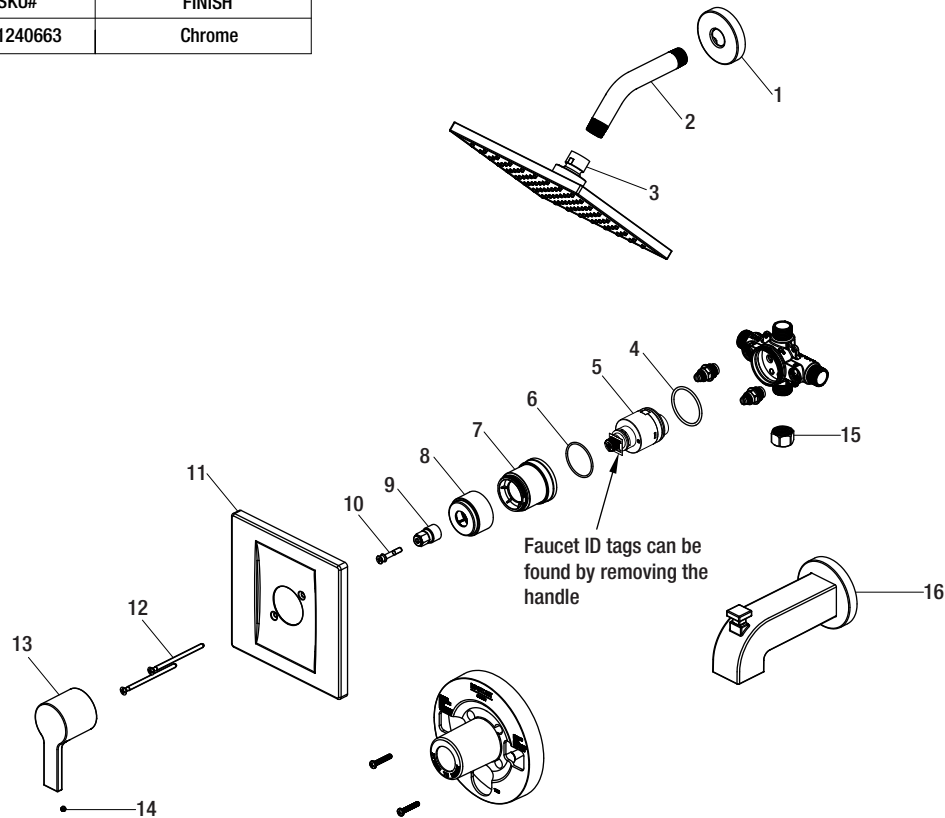

Replacement Parts List

Modern Square Tub and Shower Set

MODEL	SKU#	FINISH
873X-6101	1001240663	Chrome

Many replacement parts can be purchased online or at your local store. Please use the table below to identify the part SKU number needed, go to HOMEDEPOT.COM, and check for online and store availability. If you can't find the part you are looking for, please call 1-855-HD-GLACIER.

Part	Description	Part #	Internet SKU #	Store SKU #
1	Shower flange	RP3804901		
2	Shower arm	RP3801901		
3	Shower head	RP3829601		
4	O-ring	RP60101		
5	Cartridge	RP20075		
6	O-ring	RP60091		
7	Bonnet	RP70437		
8	Sleeve	RP8029701		

Part	Description	Part #	Internet SKU #	Store SKU #
9	Inverter	RP64043		
10	Screw	RP50020		
11	Escutcheon	RP8046901		
12	Escutcheon screw	RP50066	202251603	331780
13	Handle	RP1339801	302559319	
14	Set screw	RP50002		
15	Plug	RP70365		
16	Spout	RP3306801		