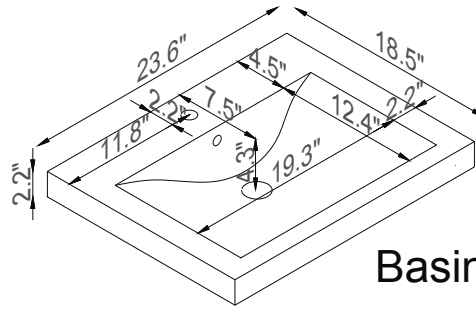

Streamline

Master Cabinet

K1500-098-24-511S