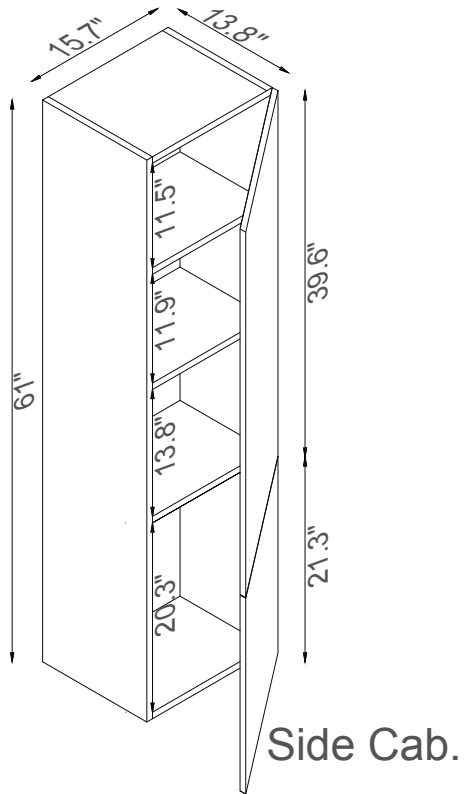

Streamline

Master Cabinet

K1500-098-24-511S