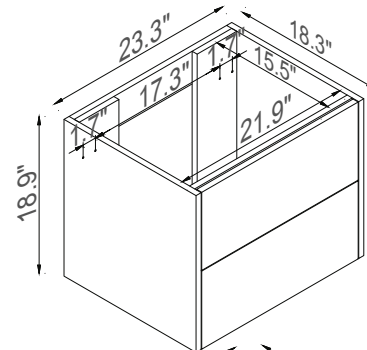

Streamline

Master Cabinet

K1500-098-24-511S