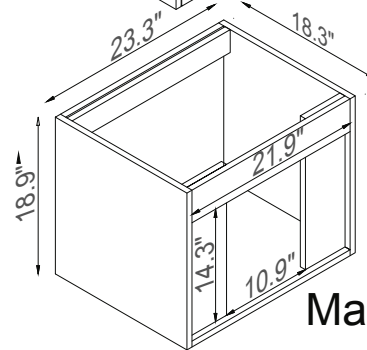

Streamline

Master Cabinet

K1500-098-24-511S