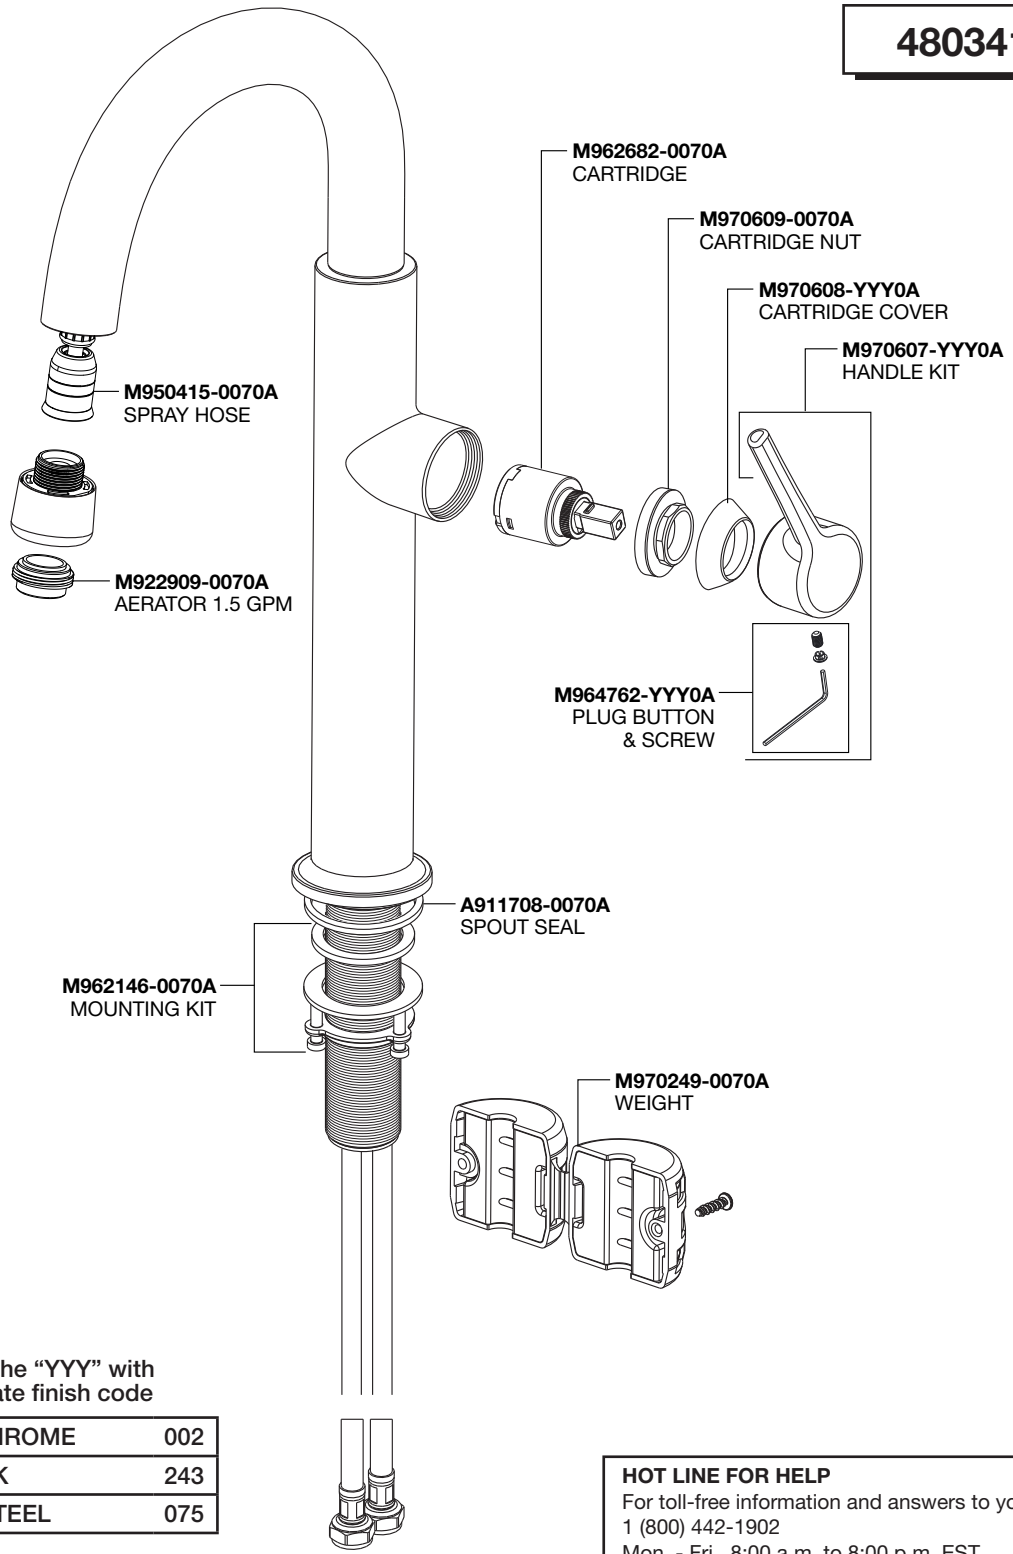

## Studio-S® Pull-Down Bar Kitchen Faucet

MODEL NUMBERS

**4803410**

Replace the "YYY" with appropriate finish code

POLISHED CHROME	002
MATTE BLACK	243
STAINLESS STEEL	075