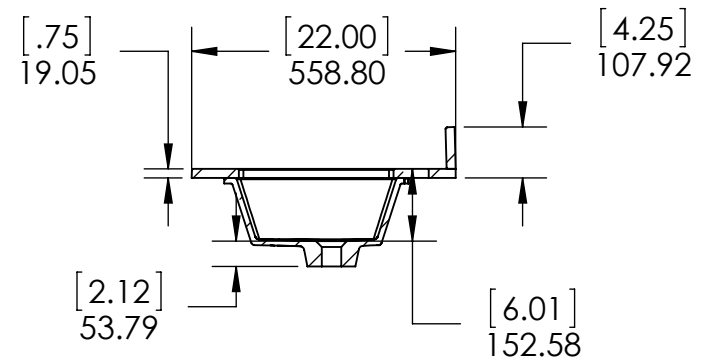

Rev #	Approved by	Change
0	R. Rubio	Released
1	O. Razo	New model added

PROPRIETARY AND CONFIDENTIAL
THE INFORMATION CONTAINED IN THIS DRAWING IS THE SOLE PROPERTY OF WOODCRAFTERS. ANY REPRODUCTION IN PART OR AS A WHOLE WITHOUT THE WRITTEN PERMISSION OF WOODCRAFTERS IS PROHIBITED.

UNLESS OTHERWISE SPECIFIED
DIMENSIONS ARE IN MM. AND [INCHES]
TOLERANCES ARE
+0.125 [3.175] -0.125 [-3.175]
SCALE:1:16

	NAME	DATE
DRAWN	R. Rubio	08/22/16
CHECKED	R. Rubio	08/22/16
ENG APPR.	R. Rubio	08/22/16
MFG APPR.	C. Leal	08/22/16

Wood Crafters

SIZE DWG. NO. **A** Vtop Stone Effect, Rect 49x22

SHEET 1 OF 2
REV. **1**