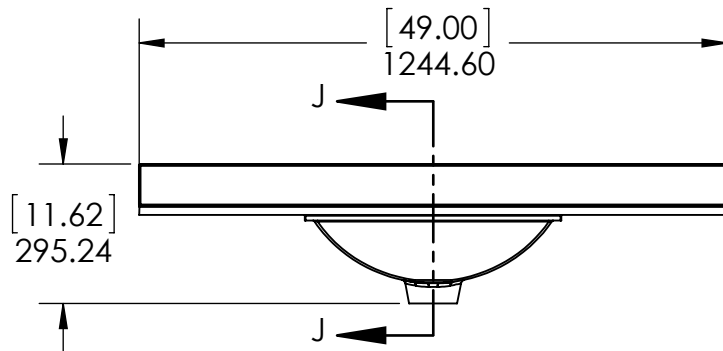

Rev #	Approved by	Change
0	R. Rubio	Released
1	O. Razo	New model added

PROPRIETARY AND CONFIDENTIAL
THE INFORMATION CONTAINED IN THIS DRAWING IS THE SOLE PROPERTY OF WOODCRAFTERS. ANY REPRODUCTION IN PART OR AS A WHOLE WITHOUT THE WRITTEN PERMISSION OF WOODCRAFTERS IS PROHIBITED.

UNLESS OTHERWISE SPECIFIED
DIMENSIONS ARE IN MM. AND [INCHES]
TOLERANCES ARE
+0.125 [3.175] -0.125 [-3.175]
SCALE:1:16

	NAME	DATE
DRAWN	R. Rubio	08/22/16
CHECKED	R. Rubio	08/22/16
ENG APPR.	R. Rubio	08/22/16
MFG APPR.	C. Leal	08/22/16

Wood Crafters

SIZE DWG. NO. **A** Vtop Stone Effect, Rect 49x22

SHEET 1 OF 2
REV. **1**