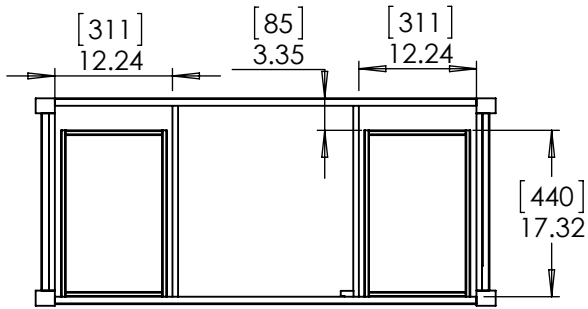

Wood Crafters

SIZE DWG. NO. **A** Vtop Stone Effect, Rect 49x22

SHEET 1 OF 2
 REV. **1**

ID	Description	Technology	Status
SE4922-CA	Stone Effects 49x22in Capri VTop	Stone Effect	Approved for production
SER49-DN	Vtop SE Rect 49X22 Shark Tank Dot Com -Dune	Stone Effect	Approved for production
SERST49-WM	Vtop SE Rect 49X22 Shark Tank - Winter Mist	Stone Effect	Approved for production
SE49R-PR	Vtop SE Rect 49X22 Shark Tank - Pulsar	Stone Effect	Approved for production

UNLESS OTHERWISE SPECIFIED
 DIMENSIONS ARE IN MM. AND [INCHES]
 TOLERANCES ARE
 + 0.125 [3.175] - 0.125 [-3.175]
 SCALE:1:16

	NAME	DATE
DRAWN	R. Rubio	08/22/16
CHECKED	R. Rubio	08/22/16
ENG APPR.	R. Rubio	08/22/16
MFG APPR.	C. Leal	08/22/16

		SHEET 2 OF 2
SIZE	DWG. NO.	REV.
A	Vtop Stone Effect, Rect 49x22	1

Top View

Isometric View

Front View

SECTION A-A
Side View

Back View

ITEM:	DC48-WH	REV	A
	DC48-SY		
NOMBRE:	Darcy 48in		

Propiedad y Confidencialidad La información contenida en este dibujo es puramente propiedad de Woodcrafters Home Products LLC. Queda prohibida cualquier reproducción parcial o total sin el permiso por escrito de Woodcrafters Home Product LLC.	Drawing	ARB	06/26/19	MATERIAL: German beech 4/4 Plywood with UV-Paper White/Shale Gray
	Review	ING	06/26/19	
	Approved	R&D	06/26/19	
ESCALA: 1:20	MODELO:	Darcy 48in		