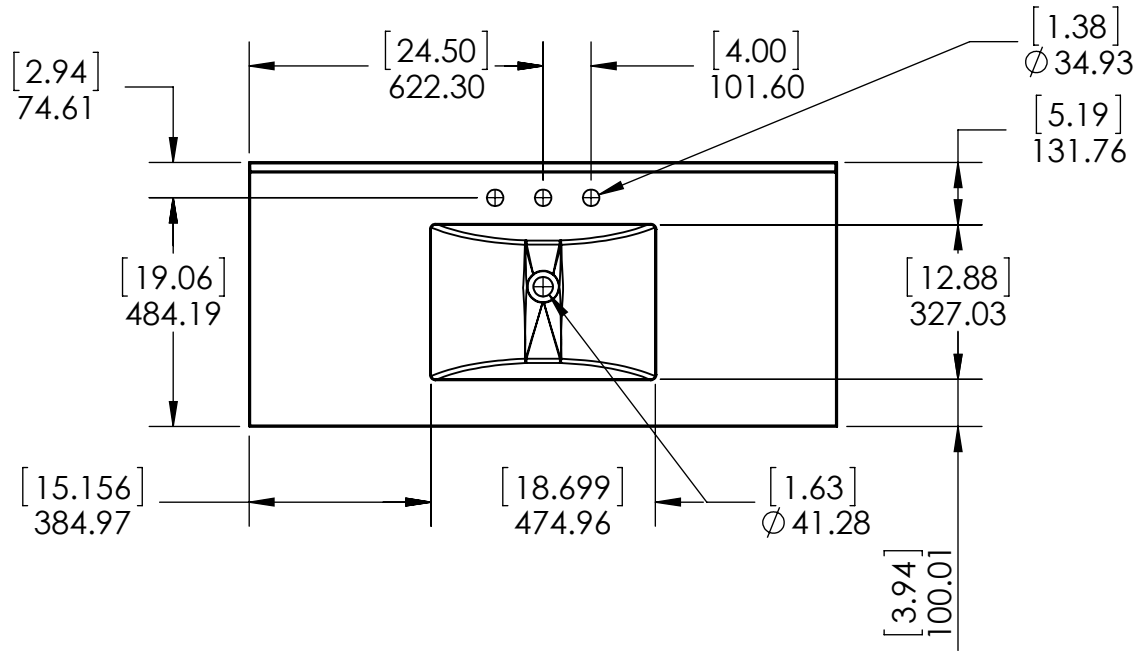

Rev #	Approved by	Change
0	R. Rubio	Released
1	O. Razo	New model added

PROPRIETARY AND CONFIDENTIAL
THE INFORMATION CONTAINED IN THIS DRAWING IS THE SOLE PROPERTY OF WOODCRAFTERS. ANY REPRODUCTION IN PART OR AS A WHOLE WITHOUT THE WRITTEN PERMISSION OF WOODCRAFTERS IS PROHIBITED.

UNLESS OTHERWISE SPECIFIED
DIMENSIONS ARE IN MM. AND [INCHES]
TOLERANCES ARE
+0.125 [3.175] -0.125 [-3.175]
SCALE:1:16

	NAME	DATE
DRAWN	R. Rubio	08/22/16
CHECKED	R. Rubio	08/22/16
ENG APPR.	R. Rubio	08/22/16
MFG APPR.	C. Leal	08/22/16

Wood Crafters

SIZE DWG. NO. **A** Vtop Stone Effect, Rect 49x22

SHEET 1 OF 2
REV. **1**