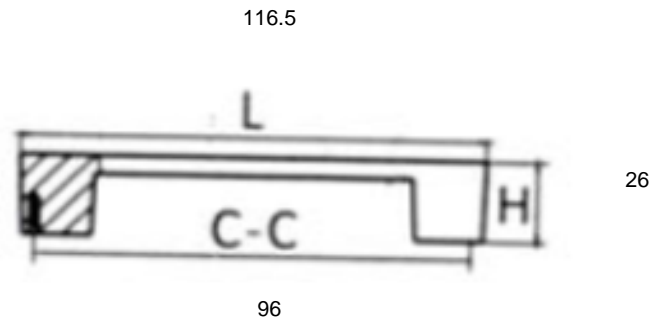

# Quarto Cabinet Pull

## Specifications

<b>Metal Material</b>	100% Zinc alloy
<b>Packaging</b>	Poly bag
<b>Mounting:</b>	96 MM C-C
<b>Hardware:</b>	two 8-32 screws; included

## Dimensions