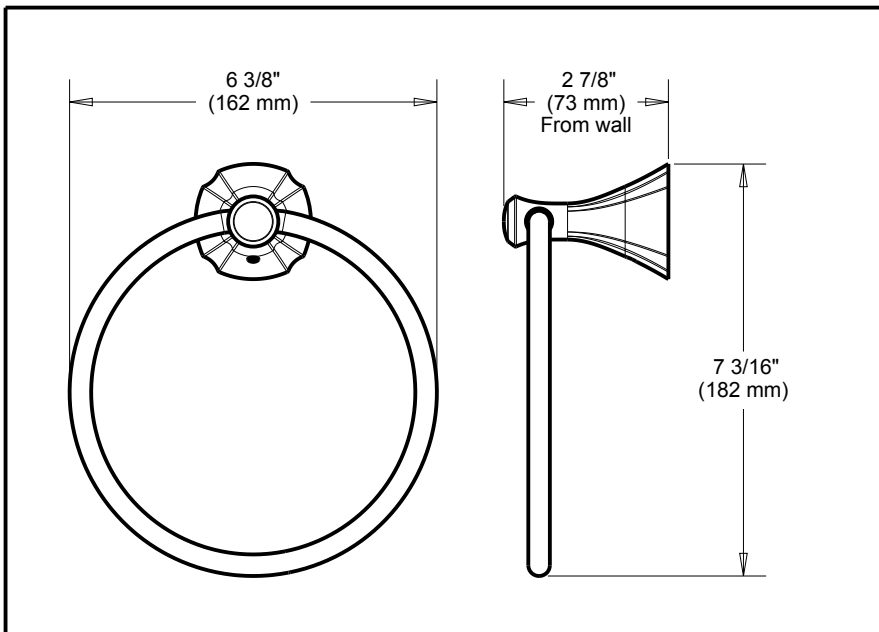

DELTA[®]

ACCESSORIES

- Addison™ Bath Collection
- Towel Ring

Submitted Model No.: _____

Specific Features: _____

STANDARD SPECIFICATIONS:

- Wood blocking is preferable behind all wall surfaces. If wood blocking is not available, the following fasteners are suggested: Tile/Masonry-Plastic or lead Anchors Plaster/drywall-Toggle bolts.
- Mounting hardware and mounting template included with product.