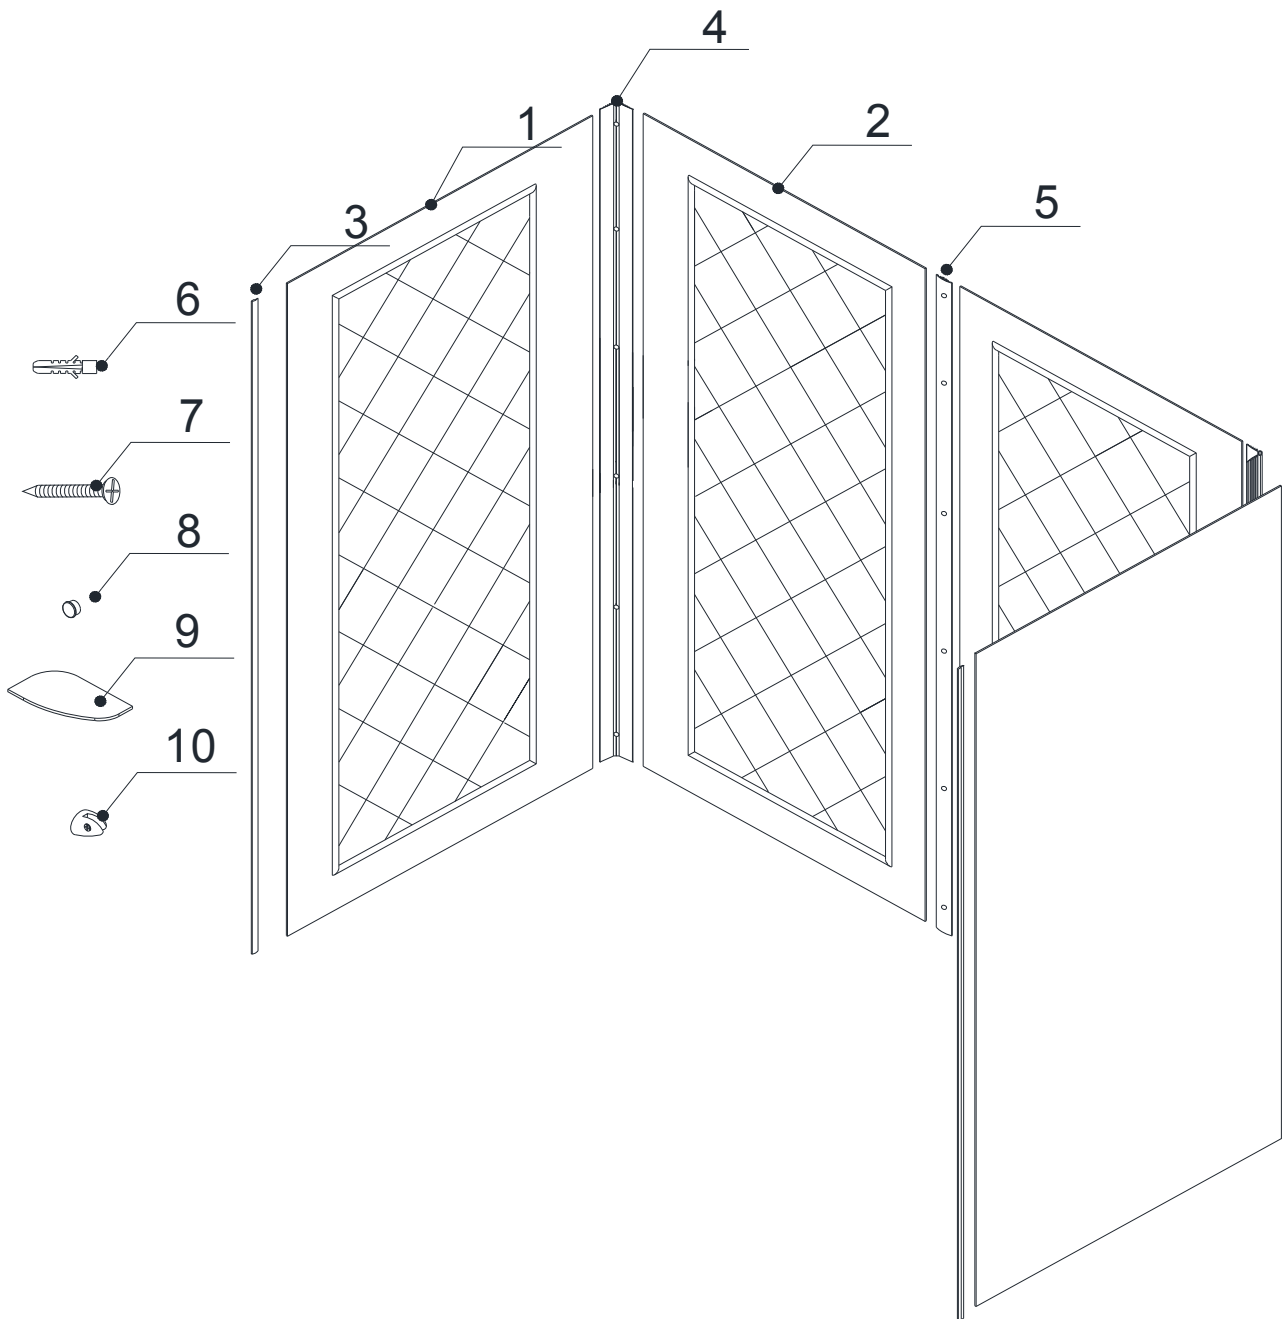

## Detailed Diagram of Tub Back Wall Components

### **Packing List**

01	Side panel	2pcs	06	Wall anchor	21pcs
02	Back panel	2pcs	07	Countersunk screw ST4.2×30	21pcs
03	Decorative edge molding	2pcs	08	Decorative cover	15pcs
04	Corner cover	2pcs	09	Glass shelf	2pcs
05	Wall cover	1pc	10	Shelf bracket	6pcs