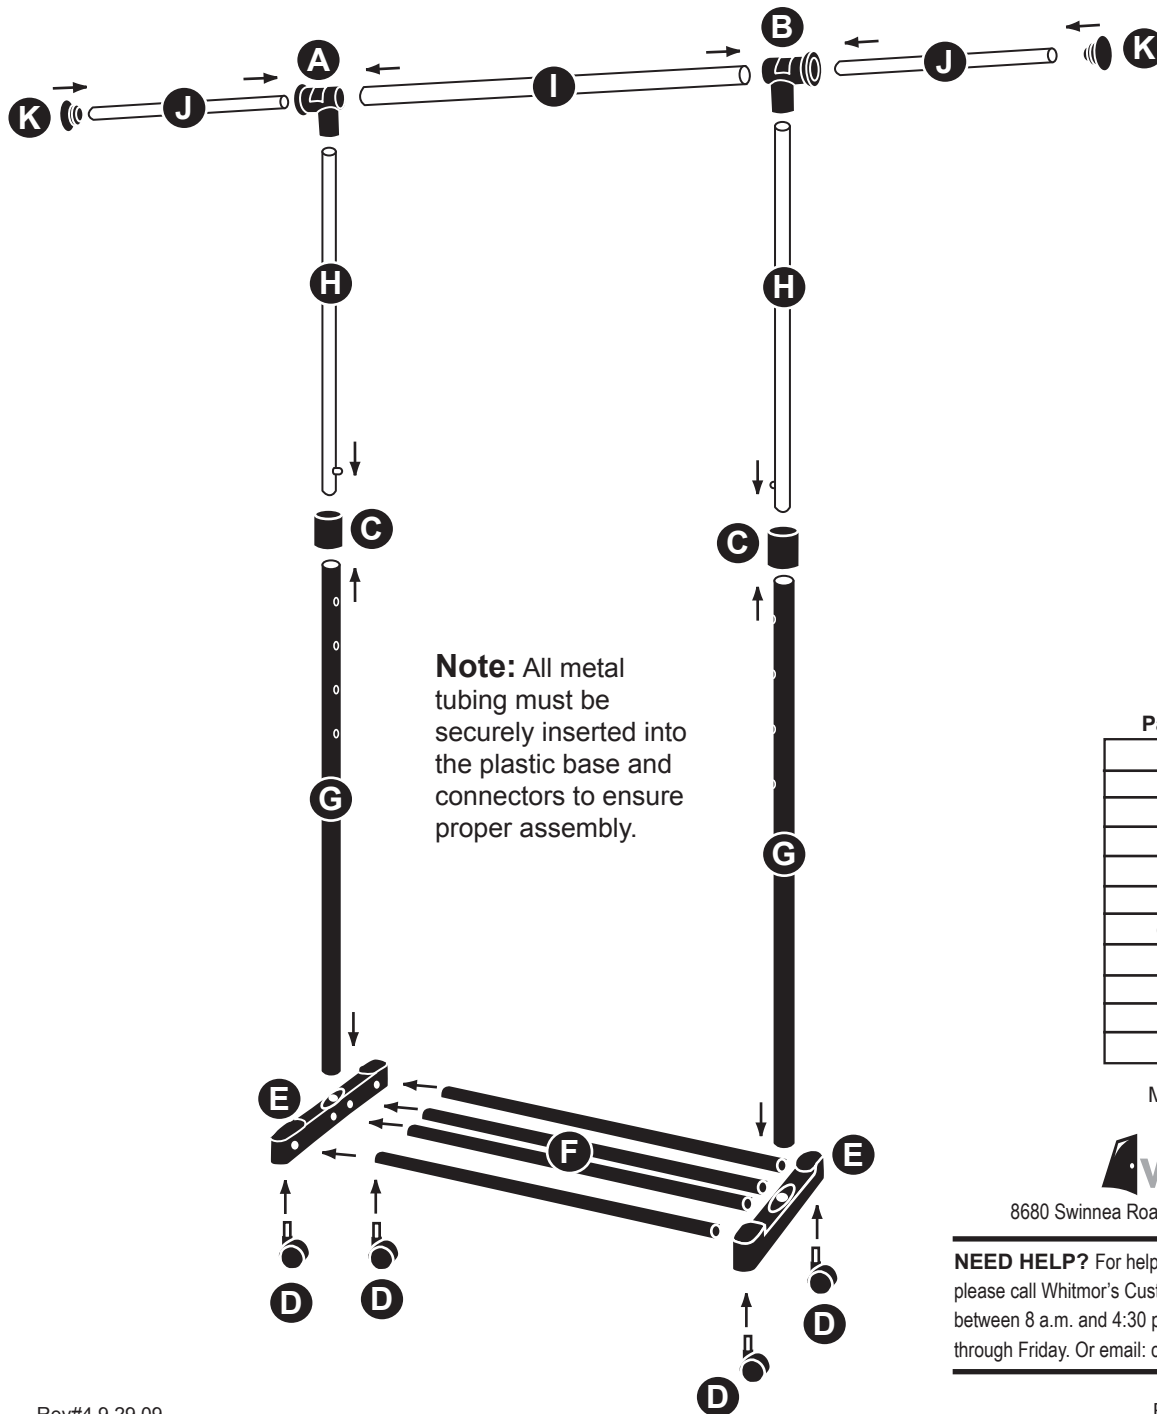

6021-575 Deluxe Adjustable Garment Rack ©2009 Whitmor

A 1 ea
Left end connector

B 1 ea
Right end connector

C 2 ea
Tube connector

D 4 ea
Wheel

E 2 ea
Base connector

F 4 ea
Black horizontal base tube

G 2 ea
Black vertical tube

H 2 ea
Chrome vertical tube
(this part is packed inside part (G))

I 1 ea
Chrome horizontal hanging tube

J 2 ea
Chrome extension tube

K 2 ea
Extension tube plug

Assembly Time:
Less than 15 minutes.

This product's intended use is for hanging garments.

Tools Needed: No tools required.

Part	Reference
A	F6157
B	F6158
C	F6159
D	F6160
E	F6161
F	F6162
G	F6163
H	F6164
I	F6165
J	F6166
K	F6167

MADE IN CHINA

8680 Swinnea Road • Suite 103 • Southaven, MS • 38671