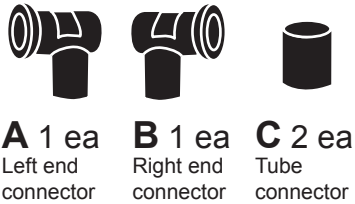

6021-575 Deluxe Adjustable Garment Rack ©2009 Whitmor

A 1 ea
Left end connector

B 1 ea
Right end connector

C 2 ea
Tube connector

D 4 ea
Wheel

E 2 ea
Base connector

F 4 ea
Black horizontal base tube

G 2 ea
Black vertical tube

H 2 ea
Chrome vertical tube
(this part is packed inside part (G))

I 1 ea
Chrome horizontal hanging tube

J 2 ea
Chrome extension tube

K 2 ea
Extension tube plug

Assembly Time:
Less than 15 minutes.

This product's intended use is for hanging garments.