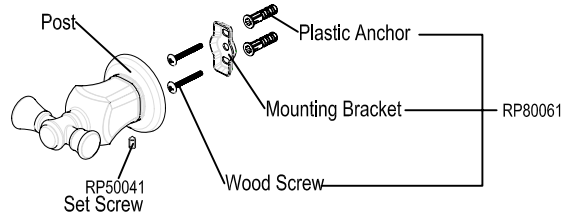

Towel Ring

* Specify Finish

MODEL	FINISH
20735-1301	Chrome Polished
20735-1304	Brushed Nickel PVD

24" Double Towel Bar

Mirror

* Specify Finish

MODEL	FINISH
20735-4501	Chrome Polished
20735-4504	Brushed Nickel PVD