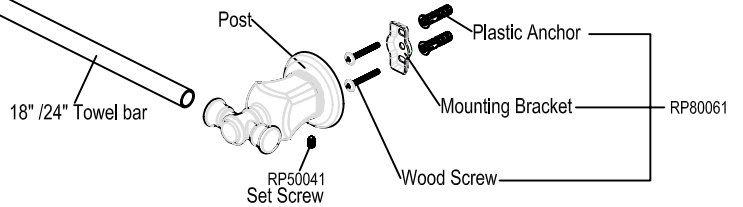

* Specify Finish

MODEL	FINISH
20735-2201	Chrome Polished
20735-2204	Brushed Nickel PVD
20735-2224H	Antique Bronze

Double Robe Hook

Towel Bar

* Specify Finish

MODEL	FINISH
20735-0101/0201	Chrome Polished
20735-0104/0204	Brushed Nickel PVD
20735-0124H/0224H	Antique Bronze

Towel Ring

* Specify Finish

MODEL	FINISH
20735-1301	Chrome Polished
20735-1304	Brushed Nickel PVD

24" Double Towel Bar

Mirror

* Specify Finish

MODEL	FINISH
20735-4501	Chrome Polished
20735-4504	Brushed Nickel PVD