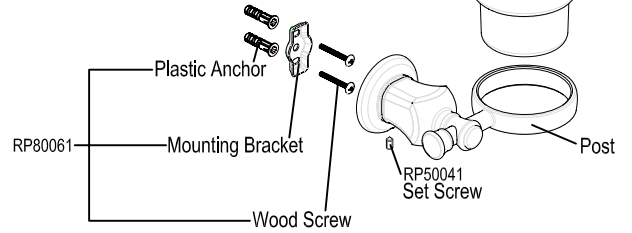

Tumbler

* Specify Finish

MODEL	FINISH
20735-0801	Chrome Polished
20735-0804	Brushed Nickel PVD