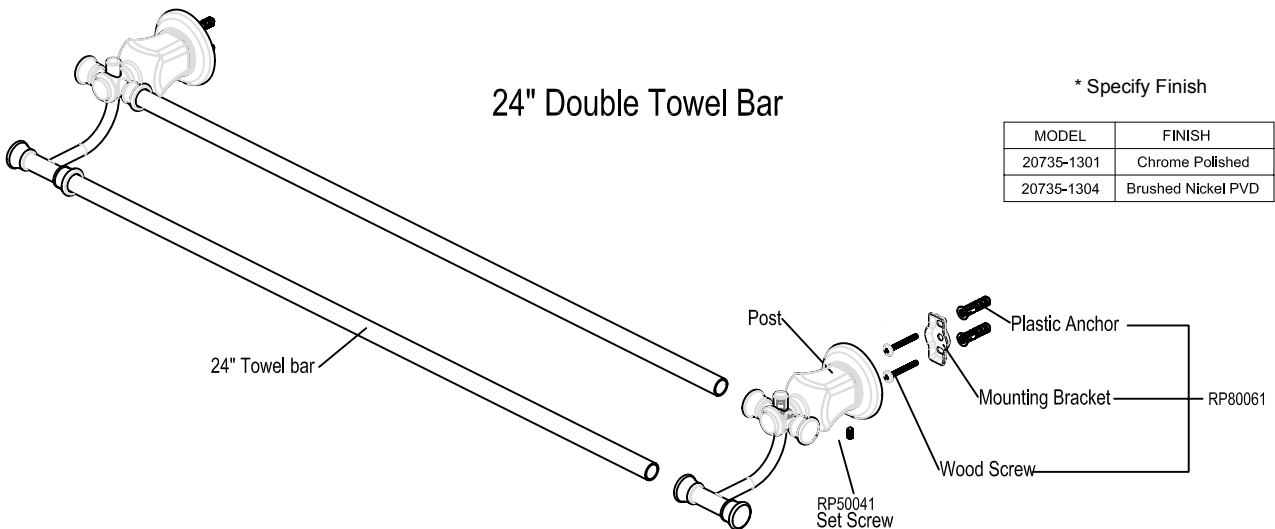

* Specify Finish

MODEL	FINISH
20735-2201	Chrome Polished
20735-2204	Brushed Nickel PVD
20735-2224H	Antique Bronze

Double Robe Hook

Towel Bar

* Specify Finish

MODEL	FINISH
20735-0101/0201	Chrome Polished
20735-0104/0204	Brushed Nickel PVD
20735-0124H/0224H	Antique Bronze

* Specify Finish

MODEL	FINISH
20735-0501	Chrome Polished
20735-0504	Brushed Nickel PVD
20735-0524H	Antique Bronze

Tissue Holder

* Specify Finish

MODEL	FINISH
20735-2001	Chrome Polished
20735-2004	Brushed Nickel PVD
20735-2024H	Antique Bronze

Towel Ring

* Specify Finish

MODEL	FINISH
20735-1301	Chrome Polished
20735-1304	Brushed Nickel PVD

24" Double Towel Bar

Mirror

* Specify Finish

MODEL	FINISH
20735-4501	Chrome Polished
20735-4504	Brushed Nickel PVD

Tumbler

* Specify Finish

MODEL	FINISH
20735-0801	Chrome Polished
20735-0804	Brushed Nickel PVD

Glass Shelf

* Specify Finish

MODEL	FINISH
20735-1701	Chrome Polished
20735-1704	Brushed Nickel PVD

Soap Dish

* Specify Finish