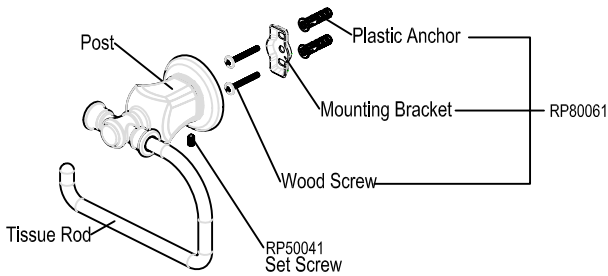

* Specify Finish

MODEL	FINISH
20735-2201	Chrome Polished
20735-2204	Brushed Nickel PVD
20735-2224H	Antique Bronze

Double Robe Hook

Towel Bar

* Specify Finish

MODEL	FINISH
20735-0101/0201	Chrome Polished
20735-0104/0204	Brushed Nickel PVD
20735-0124H/0224H	Antique Bronze

* Specify Finish

MODEL	FINISH
20735-0501	Chrome Polished
20735-0504	Brushed Nickel PVD
20735-0524H	Antique Bronze

Tissue Holder

* Specify Finish

MODEL	FINISH
20735-2001	Chrome Polished
20735-2004	Brushed Nickel PVD
20735-2024H	Antique Bronze

Towel Ring

* Specify Finish

MODEL	FINISH
20735-1301	Chrome Polished
20735-1304	Brushed Nickel PVD

24" Double Towel Bar

Mirror

* Specify Finish

MODEL	FINISH
20735-4501	Chrome Polished
20735-4504	Brushed Nickel PVD

Tumbler

* Specify Finish

MODEL	FINISH
20735-0801	Chrome Polished
20735-0804	Brushed Nickel PVD

Glass Shelf

* Specify Finish

MODEL	FINISH
20735-1701	Chrome Polished
20735-1704	Brushed Nickel PVD

Soap Dish

* Specify Finish