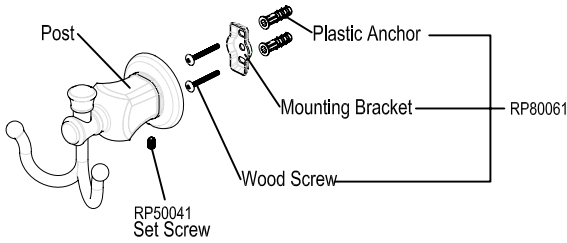

* Specify Finish

MODEL	FINISH
20735-2201	Chrome Polished
20735-2204	Brushed Nickel PVD
20735-2224H	Antique Bronze

Double Robe Hook

Towel Bar

* Specify Finish

MODEL	FINISH
20735-0101/0201	Chrome Polished
20735-0104/0204	Brushed Nickel PVD
20735-0124H/0224H	Antique Bronze

* Specify Finish

MODEL	FINISH
20735-0501	Chrome Polished
20735-0504	Brushed Nickel PVD
20735-0524H	Antique Bronze

Tissue Holder

* Specify Finish

MODEL	FINISH
20735-2001	Chrome Polished
20735-2004	Brushed Nickel PVD
20735-2024H	Antique Bronze

Towel Ring

* Specify Finish

MODEL	FINISH
20735-1301	Chrome Polished
20735-1304	Brushed Nickel PVD

24" Double Towel Bar

Mirror

* Specify Finish

MODEL	FINISH
20735-4501	Chrome Polished
20735-4504	Brushed Nickel PVD