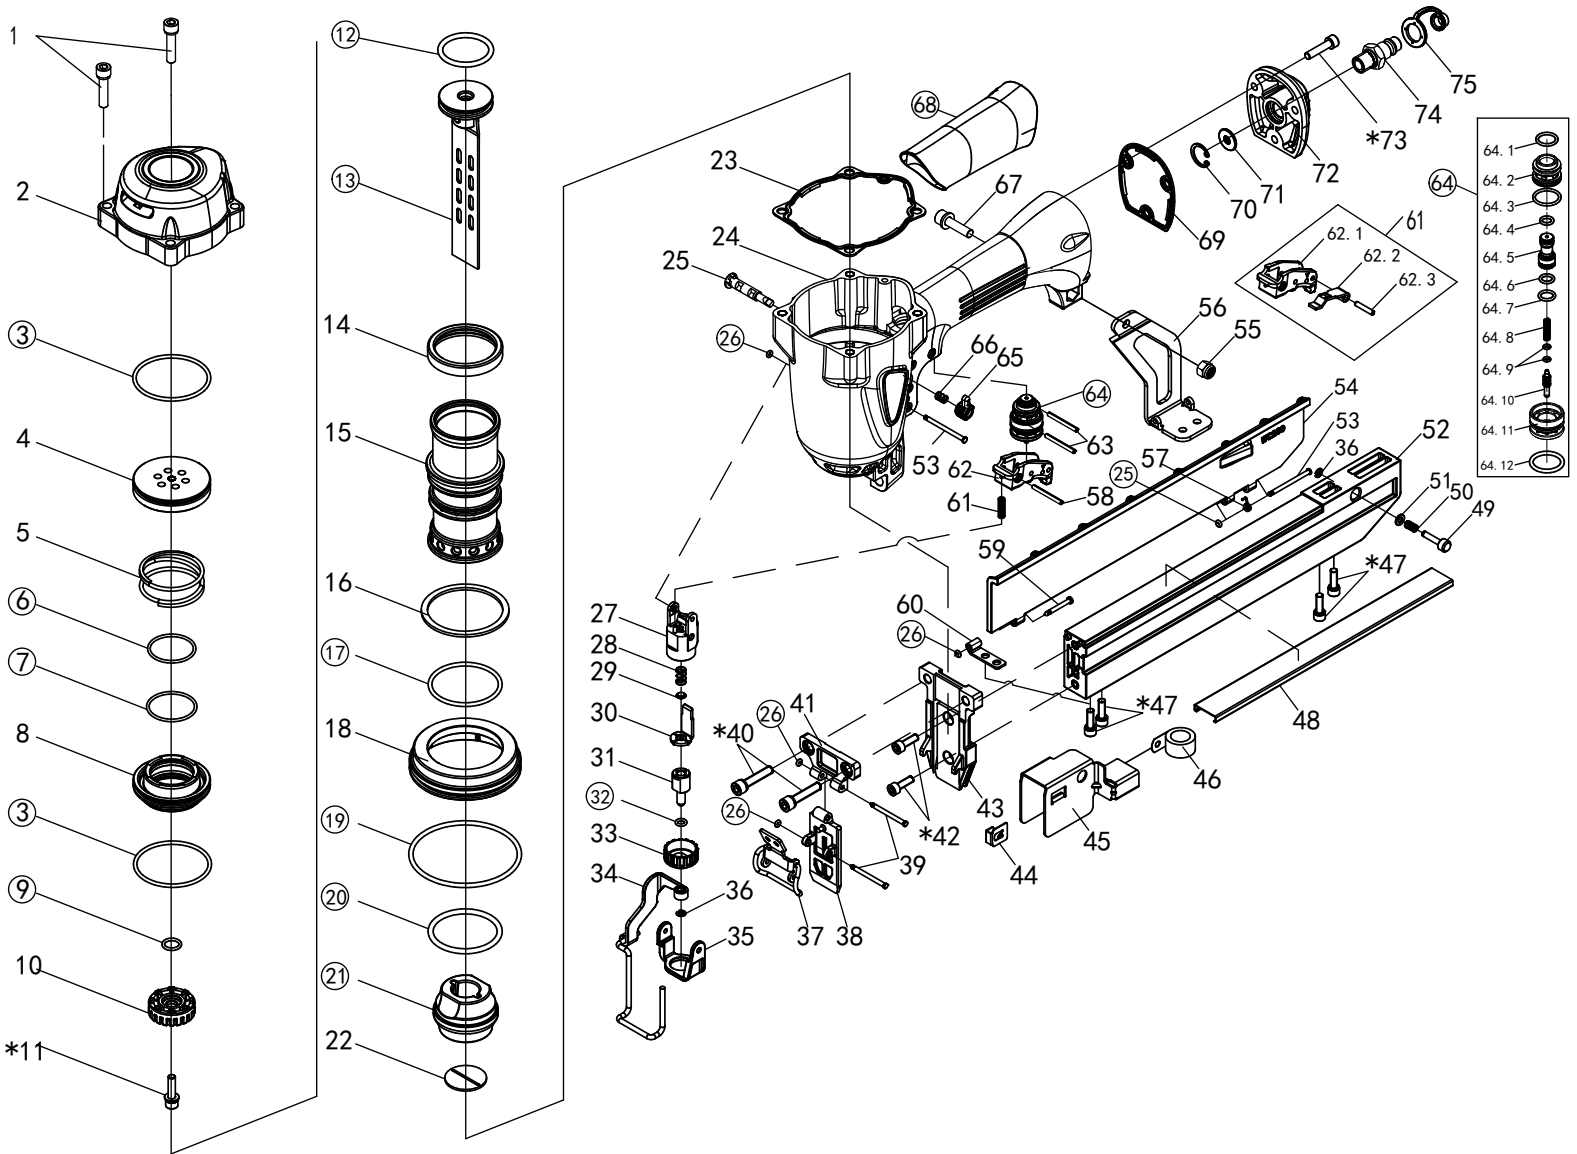

16 GA 1" WIDE CROWN STAPLER

MODEL: PWC50

REPLACEMENT KIT

KIT MODEL	KIT DESCRIPTION	PART NUMBERS
	O-RING REPAIR KIT	3, 6, 7, 9, 12, 16, 17, 19, 20, 26
	TRIGGER KIT	64
	DRIVE BLADE AND BUMPER KIT	12, 13, 21
	QUICK-RELEASE NOSE	37
	MAGAZINE SPRING	57