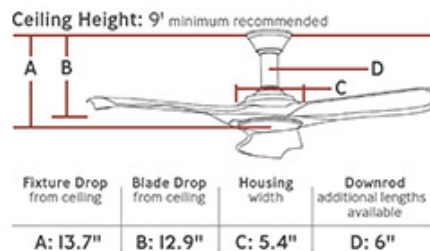

Dimensions:

Diameter: 56"
Weight: 17.03 lbs.
Reverse Switch: Remote Controlled
Rev. Switch Location: Remote Transmitter
Motor Size: 85.0 X 65.0
Diameter of Housing: 5.43
Lead Wire Length: 10 inches
Light Kit Included: Yes
Remote Included: Hand Remote
Location of Receiver: Canopy
Remote Group(s): ESSWC-7

Mounting Options:

Mounting Type	Included	Item	Downrod Length	Downrod Diameter	Overall Height	Blade to Ceiling	Min. Ceiling Height	Canopy Style	Canopy Diameter
Downrod (Included)	yes		6.0		13.7	12.9	8.08	Stem (Down Rod)	6.4
Downrod (Optional)	no	DRM12-BK	12.0	0.5	19.7	18.9	8.58	Stem (Down Rod)	6.4