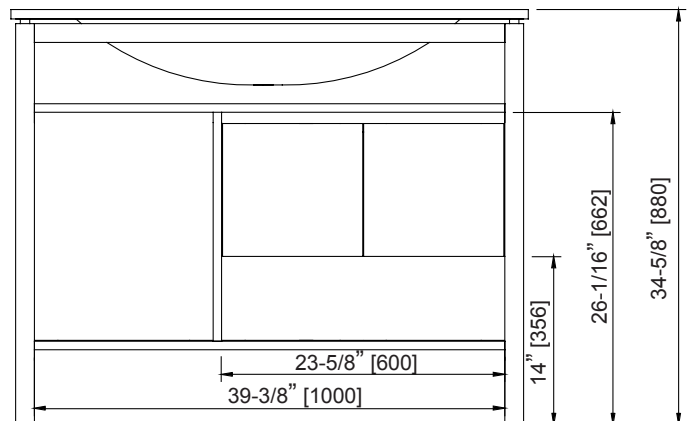

Monica Single Vanity
ITEM#:9784700410 MFG#:Monica 43W

Measures: inch [millimeter]
 Mesures: pouce [millimètre]
 Medidas: pulgadas [milímetros]

DIMENSIONS / DIMENSIONES

Installation Manual

- Carefully read the instructions before starting the installation.
- This vanity should be installed by an experienced plumber.
- Drain pipe and drain trap are not supplied. Connect to an existing drain pipe.