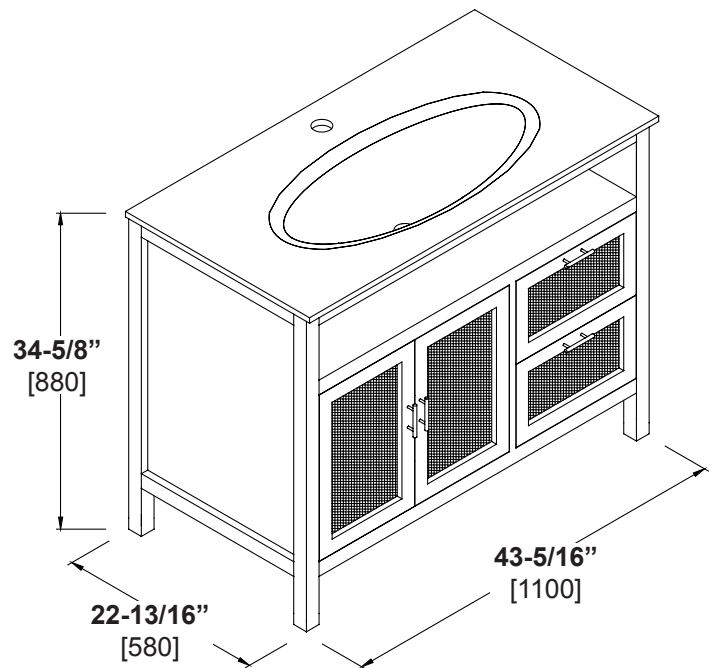

Monica Single Vanity
ITEM#:9784700410 MFG#:Monica 43W

Measures: inch [millimeter]
 Mesures: pouce [millimètre]
 Medidas: pulgadas [milímetros]

DIMENSIONS / DIMENSIONES

Installation Manual

- Carefully read the instructions before starting the installation.
- This vanity should be installed by an experienced plumber.
- Drain pipe and drain trap are not supplied. Connect to an existing drain pipe.