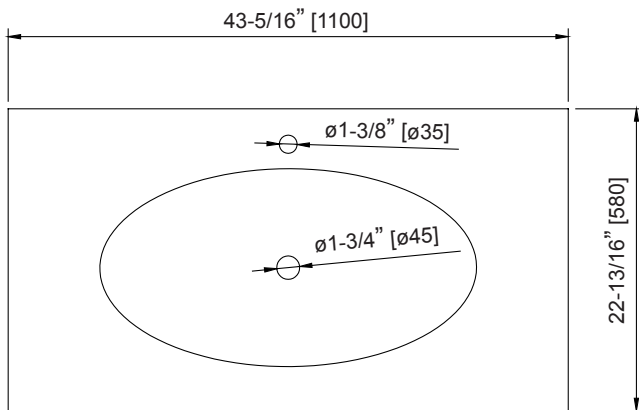

Monica Single Vanity
ITEM#:9784700410 MFG#:Monica 43W

Measures: inch [millimeter]
 Mesures: pouce [millimètre]
 Medidas: pulgadas [milímetros]

DIMENSIONS / DIMENSIONES

Installation Manual

- Carefully read the instructions before starting the installation.
- This vanity should be installed by an experienced plumber.
- Drain pipe and drain trap are not supplied. Connect to an existing drain pipe.