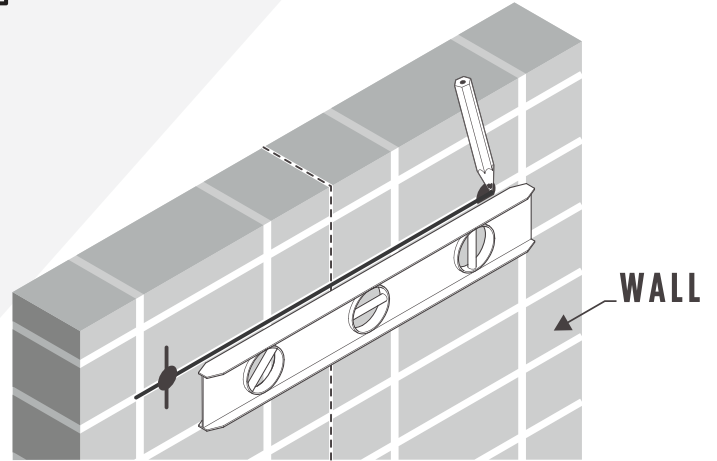

# MIRROR INSTALLATION INSTRUCTION

## TOOLS FOR ASSEMBLY

- 1 Measure the distance between the brackets on the back of the mirror

- 2 Mark the measured distance on the wall using a level

- 3 Once position is marked, drill 2 holes and insert anchors if stud is not available