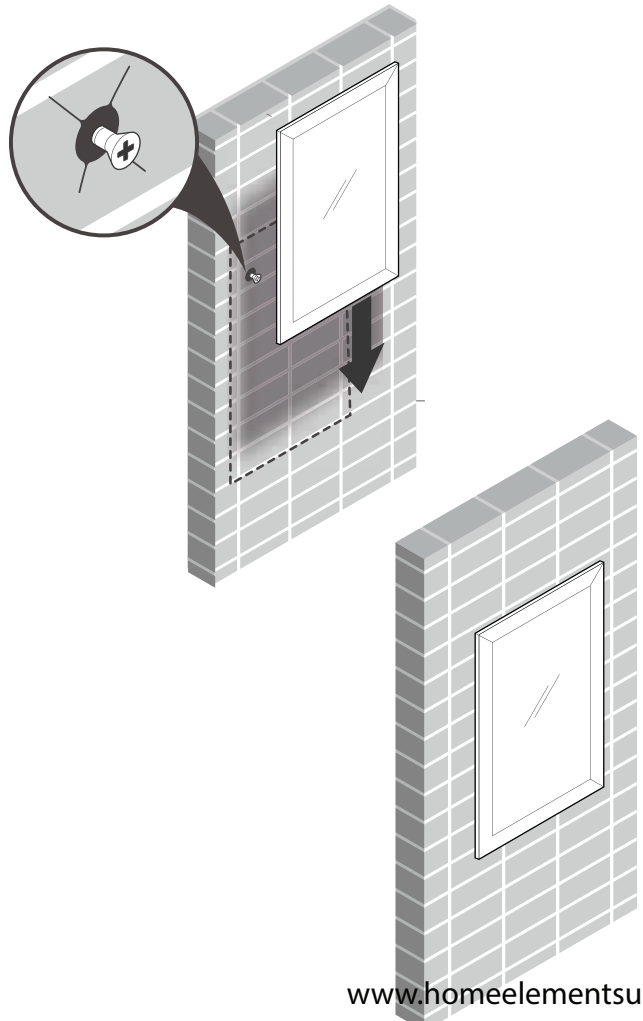

# MIRROR INSTALLATION INSTRUCTION

## TOOLS FOR ASSEMBLY

- 1 Measure the distance between the brackets on the back of the mirror

- 2 Mark the measured distance on the wall using a level

- 3 Once position is marked, drill 2 holes and insert anchors if stud is not available

- 4 Hang mirror on the wall