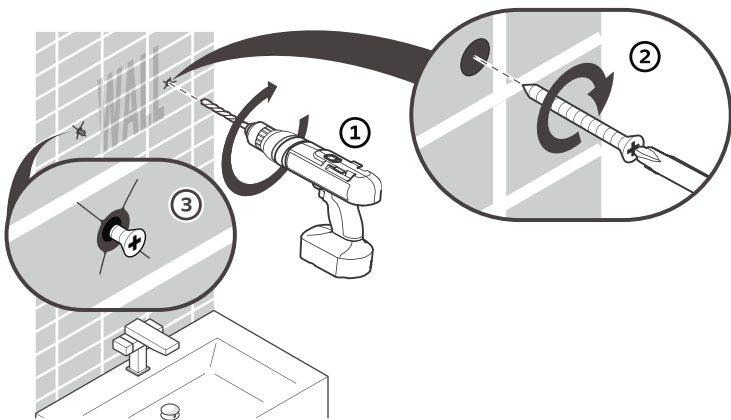

# MIRROR INSTALLATION INSTRUCTION

## TOOLS FOR ASSEMBLY

- 1 Measure the distance between the brackets on the back of the mirror

- 2 Mark the measured distance on the wall using a level

- 3 Once position is marked, drill 2 holes and insert anchors if stud is not available

- 4 Hang mirror on the wall