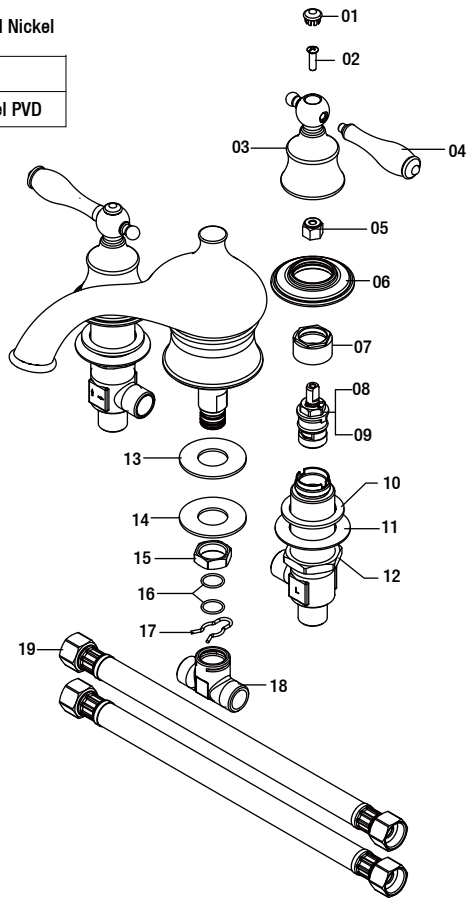

## Replacement Parts List

Estates 2-Handle Deck-Mount Roman Tub Faucet in Brushed Nickel

MODEL	Internet SKU #	FINISH
65602-8004	202516016	Brushed Nickel PVD

Many replacement parts can be purchased online or at your local store. Please use the table below to identify the part SKU number needed, go to [HOMEDEPOT.COM](http://HOMEDEPOT.COM), and check for online and store availability. If you can't find the part you are looking for, please call 1-855-HD-GLACIER.

Part	Description	Part #	Internet SKU #	Store SKU #
1	Index	RP1000304		
2	Screw	RP50005		
3	Handle seat	RP1701904		
4	Handle	RP1308104		
5	Inverter	RP64044	206671349	
6	Flange	RP8010304		
7	Bonnet nut	RP70001		
8	Cartridge H	RP20013	206136336	
9	Cartridge C	RP20014	206136359	
10	Rubber washer	RP64023		

Part	Description	Part #	Internet SKU #	Store SKU #
11	Metal washer	RP64024		
12	Nut	RP56014		
13	Rubber washer	RP64032		
14	Metal washer	RP64033		
15	Nut	RP56015		
16	O-ring	RP60047		
17	Clip	RP70123		
18	T-tube	RP70124		
19	Hose	RP70042		