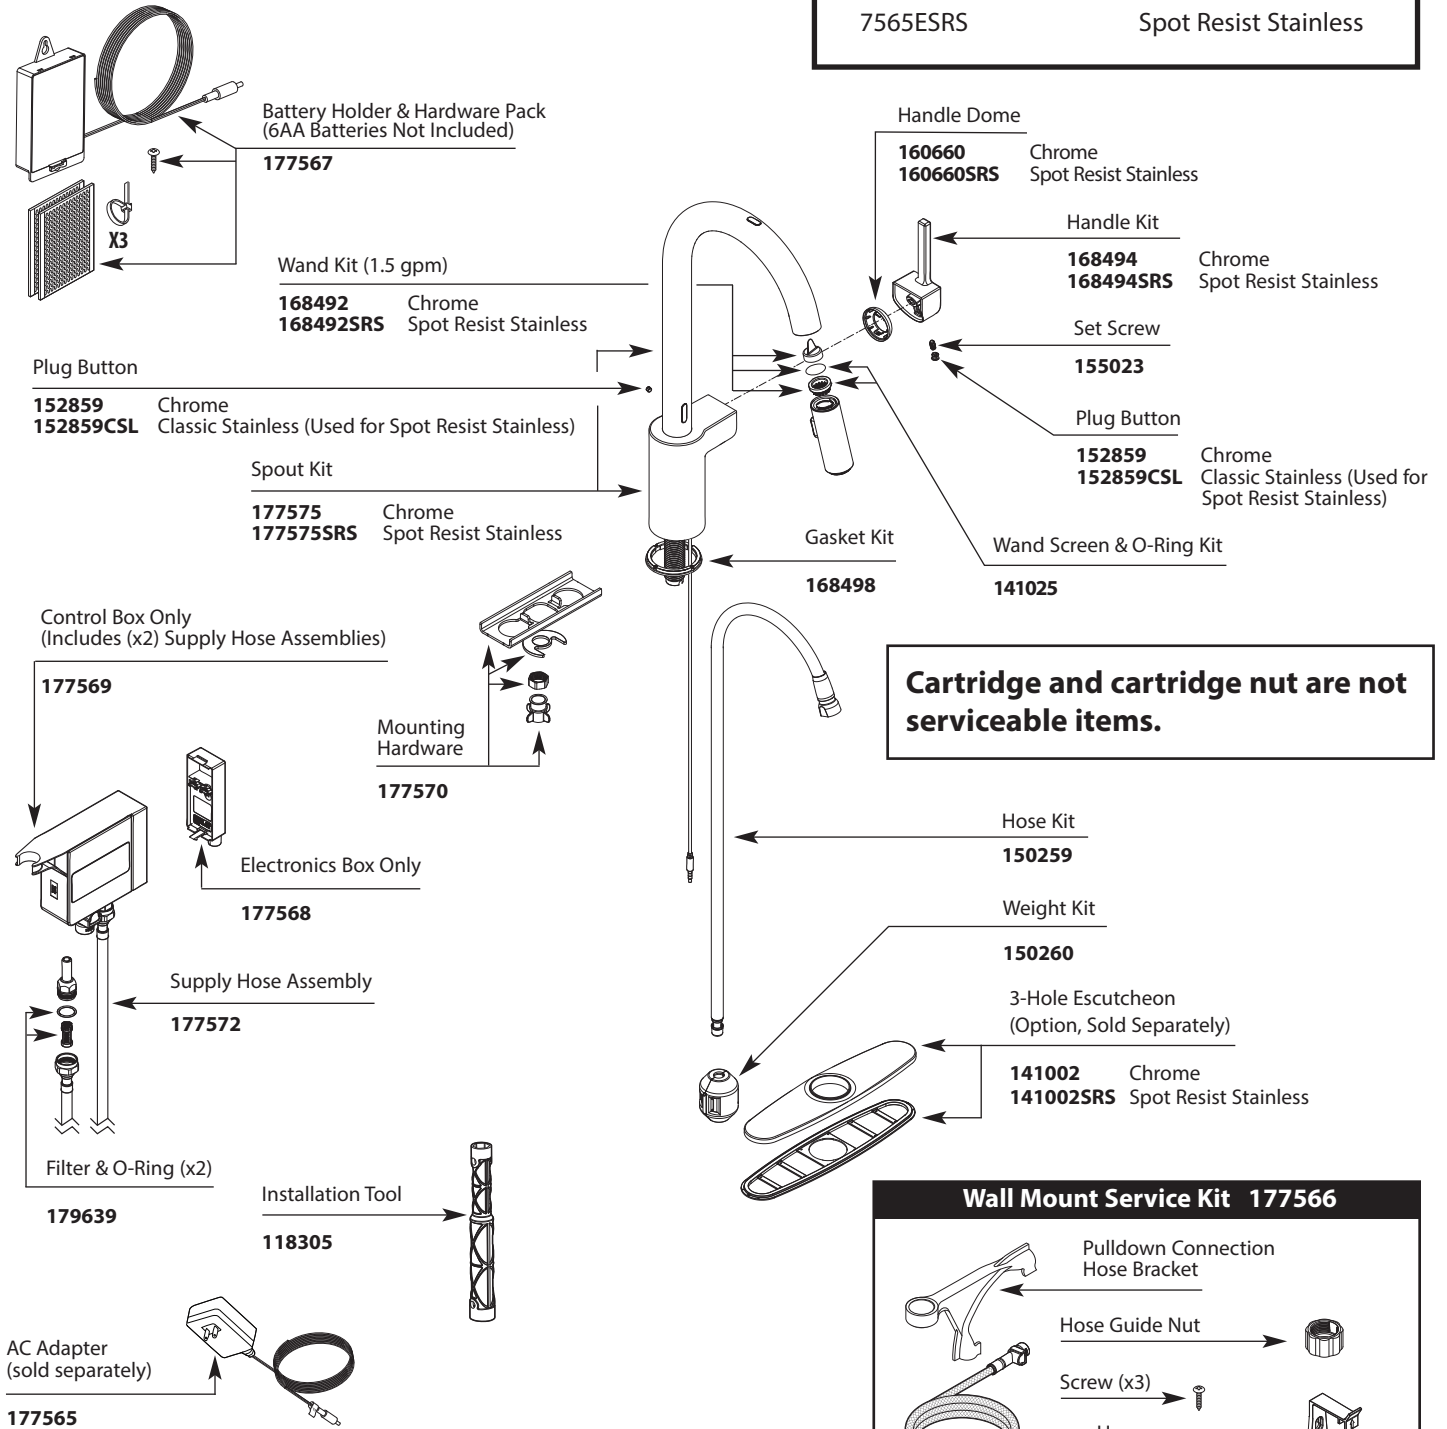

Buy it for looks. Buy it for life.®

■ Order by Part Number

Illustrated Parts

ALIGN™ with MOTIONSENSE™
Hands-Free, Single-Handle High Arc
Pulldown Kitchen Faucet

MODELS	FINISH
7565EC	Chrome
7565ESRS	Spot Resist Stainless

Cartridge and cartridge nut are not serviceable items.

Wall Mount Service Kit 177566

- Pulldown Connection Hose Bracket
- Hose Guide Nut
- Screw (x3)
- Hose
- Mounting Bracket