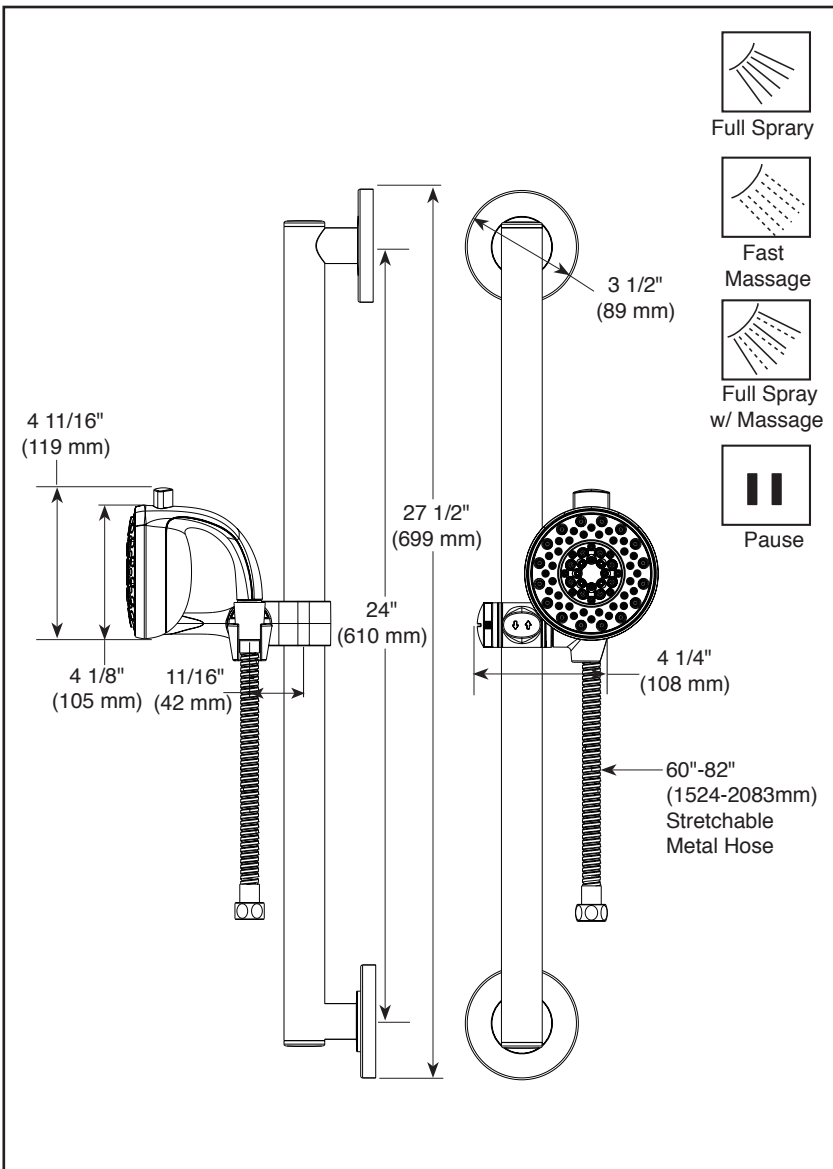

51400▲

Submitted Model No.: \_\_\_\_\_  
 Specific Features: \_\_\_\_\_

▲ Designate proper finish suffix

see what Delta can do™

### ■ 4-Spray Settings Palm® Hand Shower

#### STANDARD SPECIFICATIONS:

- Max flow rate 1.75 gpm @ 80 psi, 6.6L/min @ 550 kPa
- 60"-82" Stretchable metal hose
- Change spray modes with push button
- Dual check valves for backflow prevention
- 24" Contemporary slide bar / grab bar
- Hand held shower with four spray setting - pause is a non-positive shut-off
- ADA compliant adjustable mount, hand shower and hose
- ADA compliant grab bar when installed per accessibility guidelines of the act