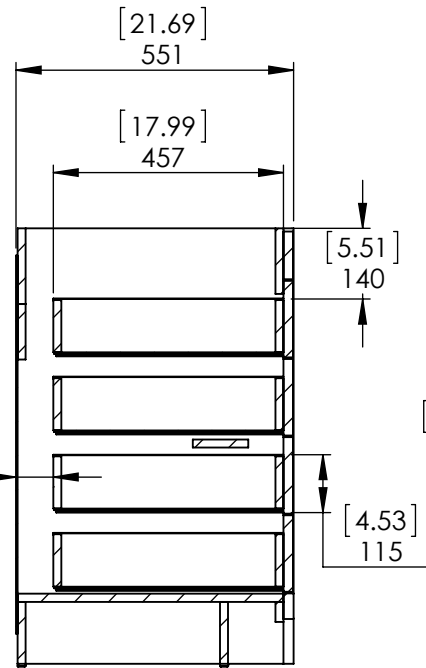

Top view

Isometric View

Frontal View

SECTION E-E  
Scale 1 : 15

Back View

ITEM:	<b>WT36-ST</b>	REV	<b>A</b>
-------	----------------	-----	----------

NAME:	<b>Westcourt 36in Vanity- Sterling</b>
-------	--

MATERIAL:	<b>German Beech 4/4 Laminated Particle Board Sterling</b>
-----------	---

DRW:	SOF	01/22/18
REV:	ING	01/22/18
APP:	R&D	01/22/18
SCALE:	1:20	MODEL:

**Westcourt 36in Sterling**