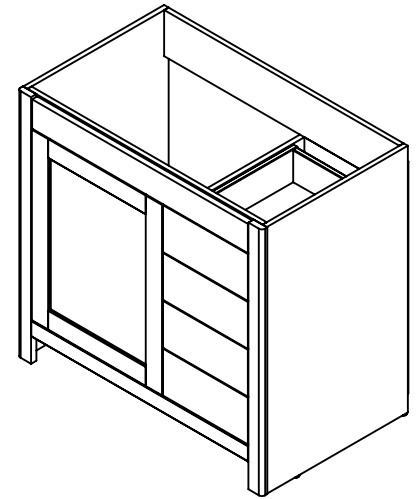

Top view

Isometric View

Frontal View

SECTION E-E  
Scale 1 : 15

Back View

ITEM:	<b>WT36-ST</b>	REV	<b>A</b>
-------	----------------	-----	----------

NAME:	<b>Westcourt 36in Vanity- Sterling</b>
-------	--

MATERIAL:	<b>German Beech 4/4 Laminated Particle Board Sterling</b>
-----------	---

DRW:	SOF	01/22/18
REV:	ING	01/22/18
APP:	R&D	01/22/18
SCALE:	1:20	MODEL:

**Westcourt 36in Sterling**