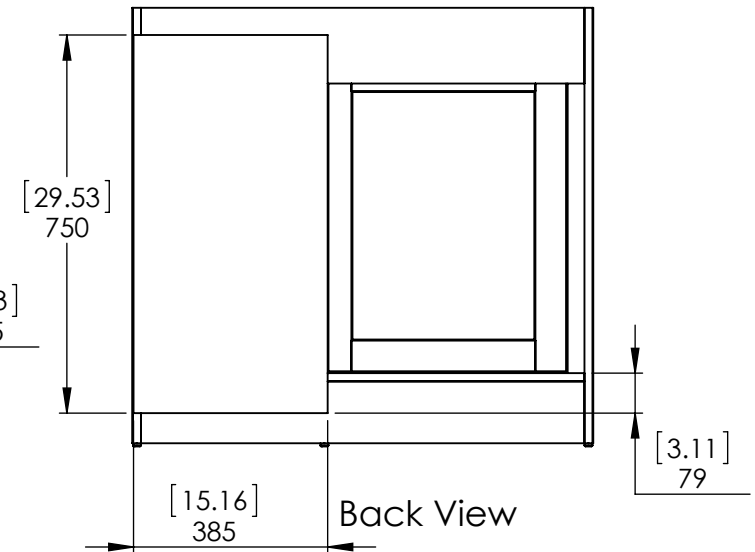

Top view

Isometric View

Frontal View

SECTION E-E  
Scale 1 : 15

Back View

ITEM:	<b>WT36-ST</b>	REV	<b>A</b>
-------	----------------	-----	----------

NAME:	<b>Westcourt 36in Vanity- Sterling</b>
-------	--

MATERIAL:	<b>German Beech 4/4 Laminated Particle Board Sterling</b>
-----------	---

DRW:	SOF	01/22/18
REV:	ING	01/22/18
APP:	R&D	01/22/18
SCALE:	1:20	MODEL:

**Westcourt 36in Sterling**