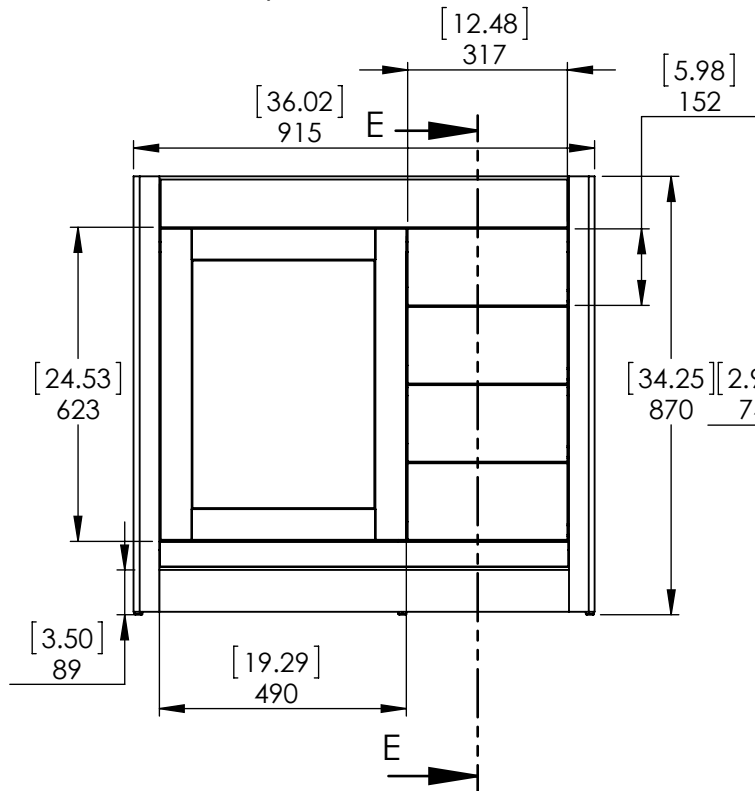

Top view

Isometric View

Frontal View

SECTION E-E  
Scale 1 : 15

Back View

ITEM:	<b>WT36-ST</b>	REV	<b>A</b>
-------	----------------	-----	----------

NAME:	<b>Westcourt 36in Vanity- Sterling</b>
-------	--

MATERIAL:	<b>German Beech 4/4 Laminated Particle Board Sterling</b>
-----------	---

DRW:	SOF	01/22/18
REV:	ING	01/22/18
APP:	R&D	01/22/18
SCALE:	1:20	MODEL:

**Westcourt 36in Sterling**