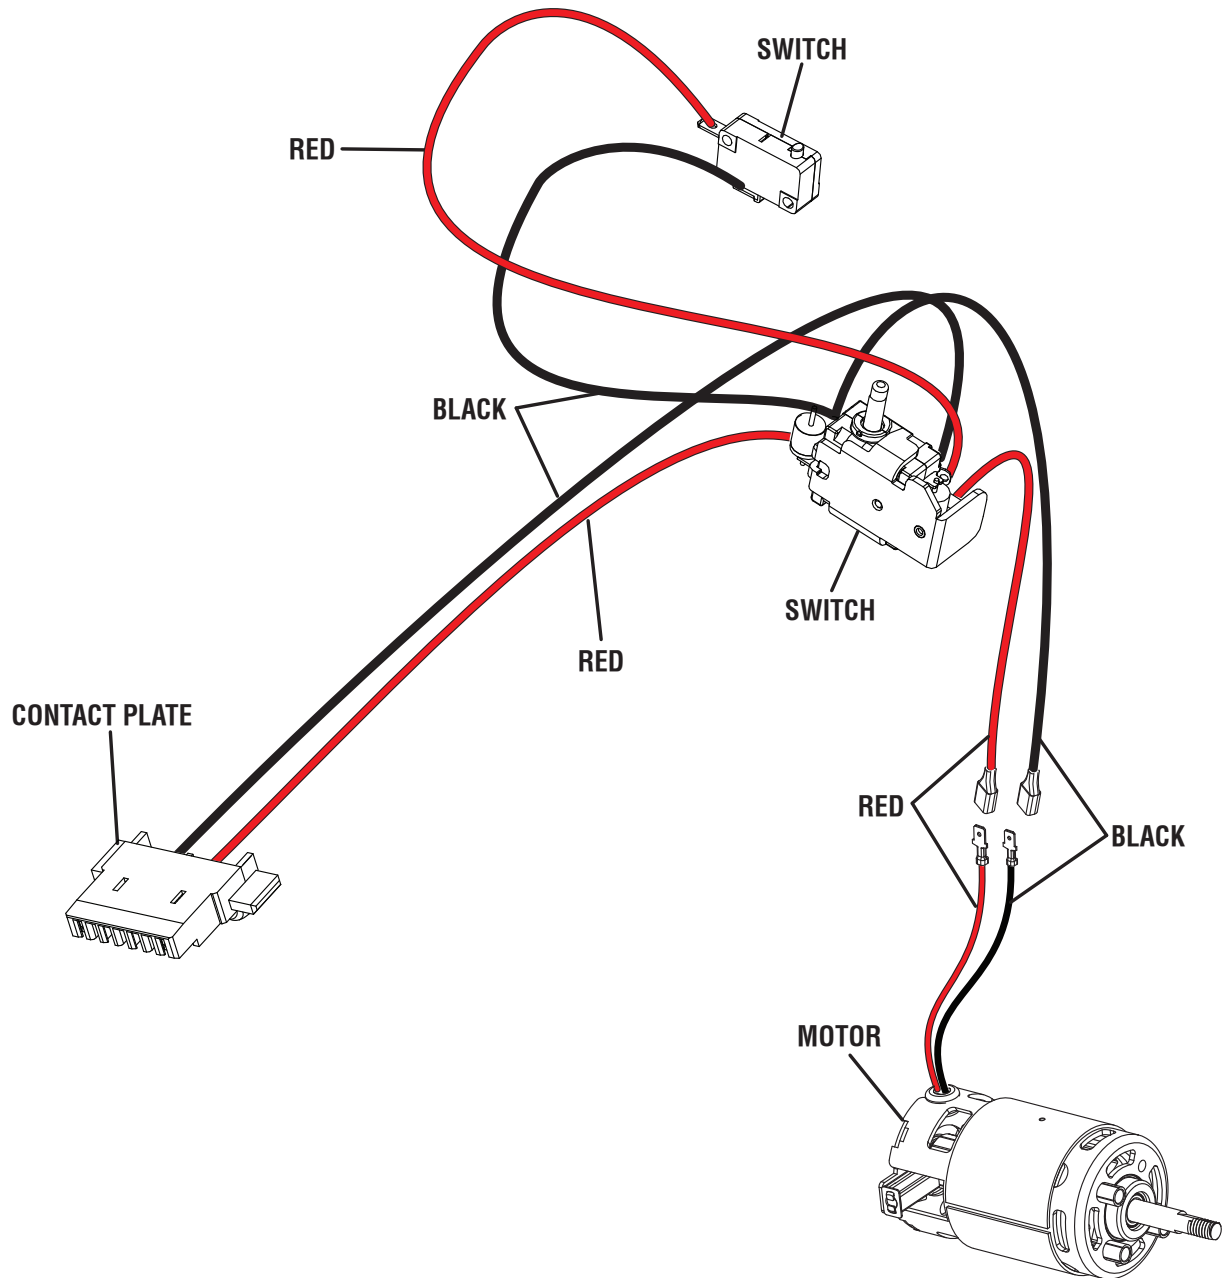

**RYOBI
40 VOLT JET FAN BLOWER
ITEM NOS. RY40408VNM
MFG. NO. 108600101
REPAIR SHEET**

TECHTRONIC INDUSTRIES POWER EQUIPMENT

P.O. Box 1288, Anderson, SC 29622 USA

1-800-860-4050 www.ryobitools.com

RYOBI JET FAN BLOWER – ITEM NO. RY40408VNM

RYOBI JET FAN BLOWER – ITEM NO. RY40408VNM

PARTS LIST

KEY NO.	PART NUMBER	DESCRIPTION	QTY
1	661817001	Screw (M4 x 14 mm, T15 Torx Pan Hd.)	11
2	539320002	Handle Knob	1
3	205336001	Handle Assembly	1
4	205335001	Housing Assembly (Inc. Key Nos. 24-26)	1
5	539791001	Inlet Guard	1
6	539793001	Motor Cone	1
7	742510001	Motor.....	1
8	205337001	Battery Holder and Switches Assembly.....	1
9	539800001	Switch Cap.....	1
10	539799001	Turbo Button	1
11	671073001	Compression Spring	1
12	539798001	Trigger	1
13	205357001	Motor Mount Assembly (Inc. Key No. 22)	1
14	697725001	Bushing	4
15	660917004	Screw (M5 x 0.8 mm, T25 Torx Pan Hd.)	4
16	537642001	Fan	1
17	678128002	Lock Nut (M8).....	1
18	539792001	Stator	1
19	537637001	Vane Insert	1
20	205334001	Blower Tube Assembly (Inc Key No. 23).....	1
21	541033001	Handle Knob Bolt.....	1
22	941588638	Data Label.....	1
23	940114537	Jet Fan Logo Label	2
24	940851584	Logo Label	2
25	940657342	Warning Label (French & Spanish).....	1
26	940657341	Warning Icon Label	1
27	661864007	Screw (M4 x 18 mm, T15 Torx Pan Hd.)	1
	Not Shown:		
	998000091	Operator's Manual	
	3-2-20		
	(Rev:01)		

WIRING DIAGRAM