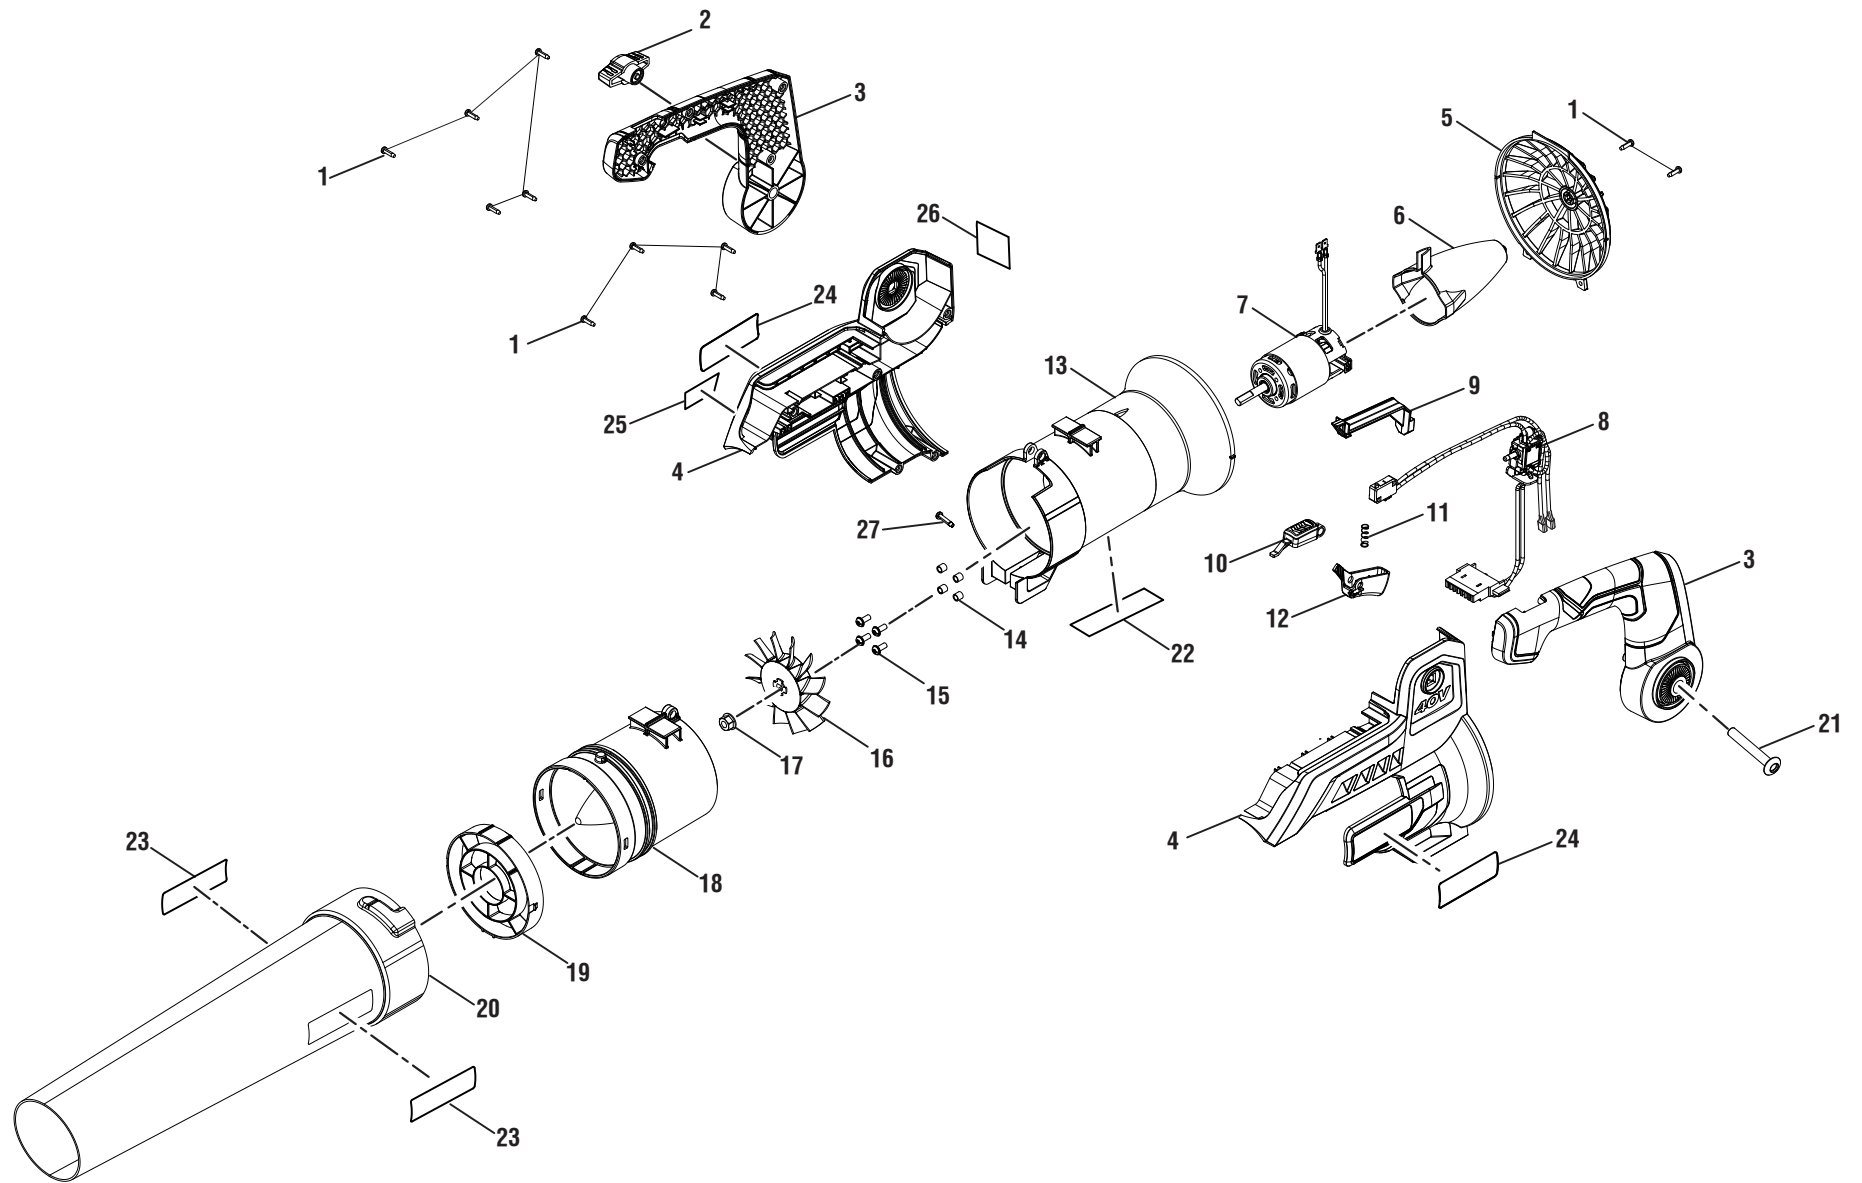

**RYOBI
40 VOLT JET FAN BLOWER
ITEM NOS. RY40408VNM
MFG. NO. 108600101
REPAIR SHEET**

TECHTRONIC INDUSTRIES POWER EQUIPMENT

P.O. Box 1288, Anderson, SC 29622 USA

1-800-860-4050 www.ryobitools.com

RYOBI JET FAN BLOWER – ITEM NO. RY40408VNM

RYOBI JET FAN BLOWER – ITEM NO. RY40408VNM

PARTS LIST

KEY NO.	PART NUMBER	DESCRIPTION	QTY
1	661817001	Screw (M4 x 14 mm, T15 Torx Pan Hd.)	11
2	539320002	Handle Knob	1
3	205336001	Handle Assembly	1
4	205335001	Housing Assembly (Inc. Key Nos. 24-26)	1
5	539791001	Inlet Guard	1
6	539793001	Motor Cone	1
7	742510001	Motor.....	1
8	205337001	Battery Holder and Switches Assembly.....	1
9	539800001	Switch Cap.....	1
10	539799001	Turbo Button	1
11	671073001	Compression Spring	1
12	539798001	Trigger	1
13	205357001	Motor Mount Assembly (Inc. Key No. 22)	1
14	697725001	Bushing	4
15	660917004	Screw (M5 x 0.8 mm, T25 Torx Pan Hd.)	4
16	537642001	Fan	1
17	678128002	Lock Nut (M8).....	1
18	539792001	Stator	1
19	537637001	Vane Insert	1
20	205334001	Blower Tube Assembly (Inc Key No. 23).....	1
21	541033001	Handle Knob Bolt.....	1
22	941588638	Data Label.....	1
23	940114537	Jet Fan Logo Label	2
24	940851584	Logo Label	2
25	940657342	Warning Label (French & Spanish).....	1
26	940657341	Warning Icon Label	1
27	661864007	Screw (M4 x 18 mm, T15 Torx Pan Hd.)	1
	Not Shown:		
	998000091	Operator's Manual	
	3-2-20		
	(Rev:01)		

WIRING DIAGRAM