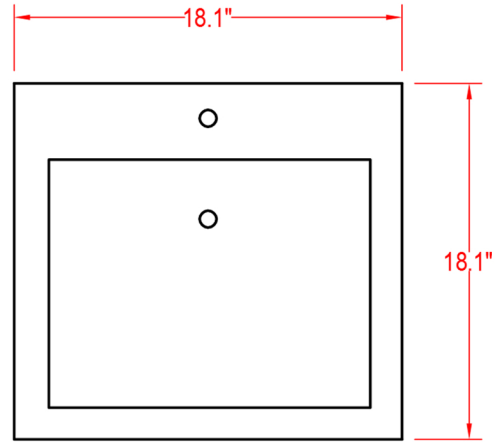

Specification Sheet

Nepal 18" Vanity

(PLAN)

(BACK)

ALL DIMENSIONS & SPECIFICATIONS
ARE APPROXIMATE & SUBJECT TO
CHANGE WITHOUT NOTICE.