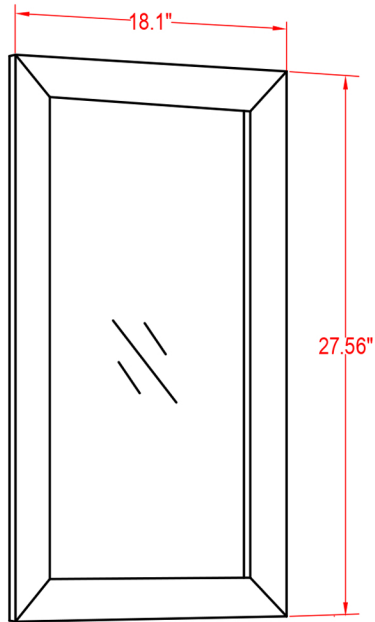

Specification Sheet

Nepal 18" Vanity

(PLAN)

(BACK)

ALL DIMENSIONS & SPECIFICATIONS
ARE APPROXIMATE & SUBJECT TO
CHANGE WITHOUT NOTICE.