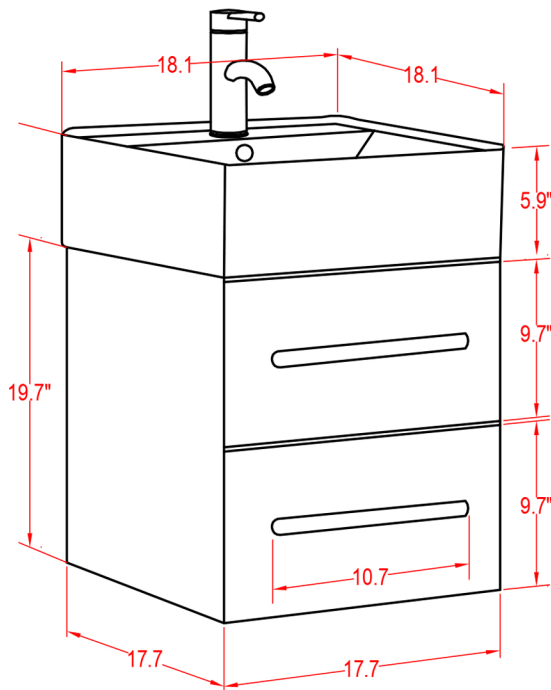

Specification Sheet

Nepal 18" Vanity

(PLAN)

(BACK)

ALL DIMENSIONS & SPECIFICATIONS
ARE APPROXIMATE & SUBJECT TO
CHANGE WITHOUT NOTICE.