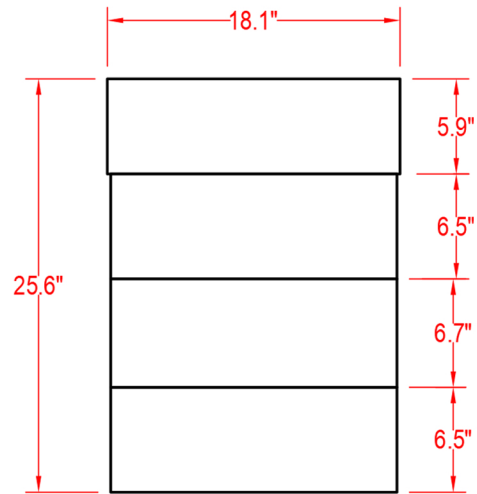

Specification Sheet

Nepal 18" Vanity

(PLAN)

(BACK)

ALL DIMENSIONS & SPECIFICATIONS
ARE APPROXIMATE & SUBJECT TO
CHANGE WITHOUT NOTICE.