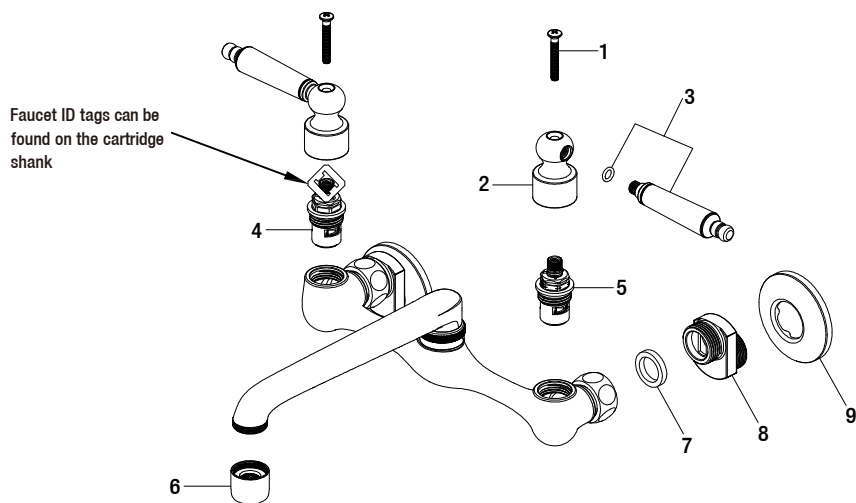

Builders Lo Arc Wall Mount Kitchen Faucet

MODEL	Internet SKU #	FINISH
HD67736-0008D2	301879845	Stainless Steel

Many replacement parts can be purchased online or at your local store. Please use the table below to identify the part SKU number needed, go to [HOMEDEPOT.COM](http://HOMEDEPOT.COM), and check for online and store availability. If you can't find the part you are looking for, please call 1-855-HD-GLACIER

Part	Description	Part #	Internet SKU #	Store SKU #
1	Screw	RP5019108D2		
2	Handle seat	RP1716008D2		
3	Handle	RP1347008D2		
4	Cartridge H	RP20070	301158188	
5	Cartridge C	RP20071	301158183	

Part	Description	Part #	Internet SKU #	Store SKU #
6	Aerator	RP3024708D2		
7	Washer	RP64240		
8	Connector	RP70208		
9	Flange	RP8050808D2		