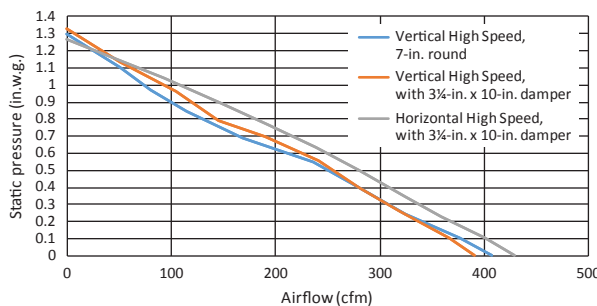

NuTone brings you a bold new shape in a pro-style hood. The combination of high performance blower, deep canopy design and hybrid baffle filtration will satisfy even the most demanding cooks.

SIZE	STAINLESS	GREASE FILTERS (replacement)	NON-DUCTED FILTERS
30-in.	NPDP130SS	HPFA424 (Type B5)	HPF24 (Type Xb)

PERFORMANCE						
Duct Orientation	Size	Damper	Sones		CFM @ 0.1 Ps	
			Normal	High	Normal	High
Vertical - Rectangular	3¼-in. x 10-in.	Included	0.3	6.5	120	360
Horizontal - Rectangular	3¼-in. x 10-in.	Included	0.3	6.5	120	400
Round - Vertical	7-in.	Sold Separately	0.5	6.5	120	370

FEATURES	
Control type	2-speed Deluxe Rocker
Delay off	no
Filter Clean Reminder	no
Heat Sentry™	no
ADA Capable	yes
Lighting	1-level LED (included)
Grease Filters	Hybrid/Baffle (Qty. 2)
Installation Hardware	EZ1 brackets
ENERGY STAR®	no
Recirculation	Non-ducted filters sold separately
AC INPUT	
120V, 60 Hz - 1.4 AMPS	
OPTIONAL ACCESSORIES	
7-in. Round Damper	BP87
MOUNTING HEIGHT	
18-in. to 24-in. from cooktop to bottom of hood	
LIMITED WARRANTY	
1-year	
3-year (LED modules only)	
<i>See installation manual for full warranty text.</i>	
FOR INDOOR USE ONLY	

HVI-2100 CERTIFIED RATINGS comply with new testing technologies and procedures prescribed by the Home Ventilating Institute, for off-the-shelf products, as they are available to consumers. Product performance is rated at 0.1 in. static pressure, based on tests conducted in AMCA's state-of-the-art test laboratory. Sones are a measure of humanly-perceived loudness, based on laboratory measurements.

99045800B

Broan-NuTone LLC
Broan-NuTone Canada ULC

926 West State Street, Hartford, WI 53027
1140 Tristar Drive Mississauga, Ontario Canada L5T 1H9

1 888 336-3948
1 888-882-7626

www.nutone.com
www.nutone.ca