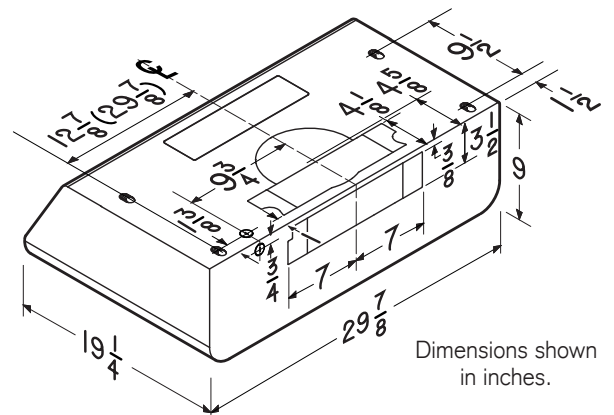

NuTone brings you a bold new shape in a pro-style hood. The combination of high performance blower, deep canopy design and hybrid baffle filtration will satisfy even the most demanding cooks.

SIZE	STAINLESS	GREASE FILTERS (replacement)	NON-DUCTED FILTERS
30-in.	NPDP130SS	HPFA424 (Type B5)	HPF24 (Type Xb)

PERFORMANCE						
Duct Orientation	Size	Damper	Sones		CFM @ 0.1 Ps	
			Normal	High	Normal	High
Vertical - Rectangular	3¼-in. x 10-in.	Included	0.3	6.5	120	360
Horizontal - Rectangular	3¼-in. x 10-in.	Included	0.3	6.5	120	400
Round - Vertical	7-in.	Sold Separately	0.5	6.5	120	370

FEATURES	
Control type	2-speed Deluxe Rocker
Delay off	no
Filter Clean Reminder	no
Heat Sentry™	no
ADA Capable	yes
Lighting	1-level LED (included)
Grease Filters	Hybrid/Baffle (Qty. 2)
Installation Hardware	EZ1 brackets
ENERGY STAR®	no
Recirculation	Non-ducted filters sold separately
AC INPUT	
120V, 60 Hz - 1.4 AMPS	
OPTIONAL ACCESSORIES	
7-in. Round Damper	BP87
MOUNTING HEIGHT	
18-in. to 24-in. from cooktop to bottom of hood	
LIMITED WARRANTY	
1-year	
3-year (LED modules only)	
<i>See installation manual for full warranty text.</i>	
FOR INDOOR USE ONLY	

HVI-2100 CERTIFIED RATINGS comply with new testing technologies and procedures prescribed by the Home Ventilating Institute, for off-the-shelf products, as they are available to consumers. Product performance is rated at 0.1 in. static pressure, based on tests conducted in AMCA's state-of-the-art test laboratory. Sones are a measure of humanly-perceived loudness, based on laboratory measurements.

99045800B

Broan-NuTone LLC
Broan-NuTone Canada ULC

926 West State Street, Hartford, WI 53027
1140 Tristar Drive Mississauga, Ontario Canada L5T 1H9

1 888 336-3948
1 888-882-7626

www.nutone.com
www.nutone.ca