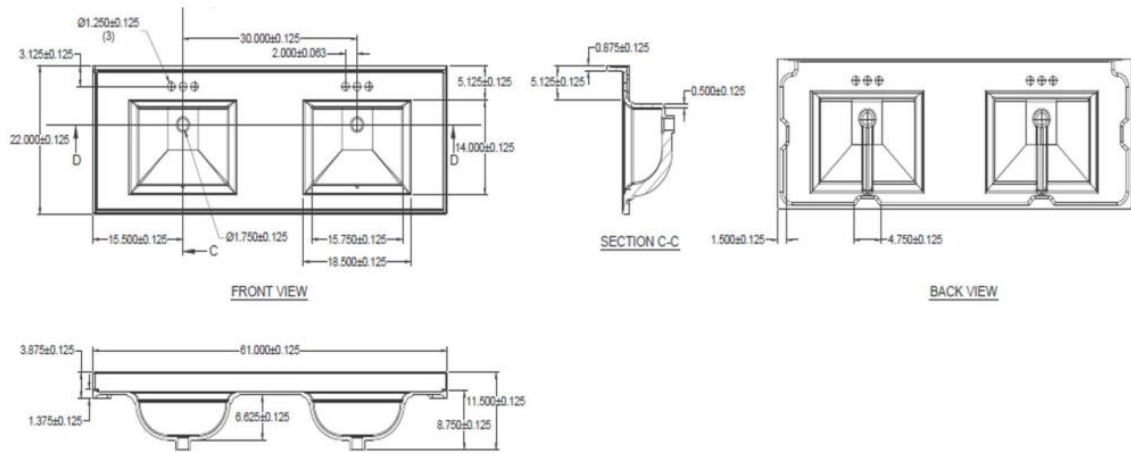

Camilla Double Vanity Top 61"  
Solid White

SPECIFICATIONS

MATERIAL:	Cultured Marble
TOOLS NEEDED FOR INSTALLATION:	100% silicone
ASSEMBLED DIMENSIONS:	12.5" H x 61" L x 22" D
ASSEMBLED WEIGHT:	105 lbs.
FAUCET TYPE:	Lav Centerset
NUMBER OF MOUNTING HOLES:	3
BOWL MATERIAL:	Cultured Marble
BACK SPLASH INCLUDED:	Yes
COLOR:	Solid White
NUMBER OF BOWLS:	2
BOWL DIMENSIONS:	8.75" H x 18.5" W x 14" D
BOWL SHAPE:	Rectangle
SINK THICKNESS:	0.95"
MOUNTING TYPE:	Integrated
OVERFLOW HOLE:	Yes