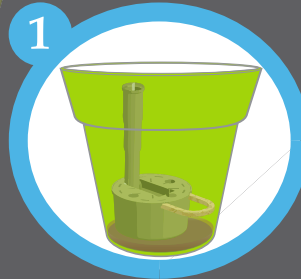

SELF-WATERING INSERT

Reduces Watering Frequency

Add Layer of Soil and Place Insert in Pot

Pot Plant

Water From Top for First Week

Refill Through Water Tube

For the Green-Thumb-On-The-Go!

- Reduces the Frequency of Watering Your Plants
- Water Reservoir Allows the Roots to Access Water as Needed
- Adjustable Height Water Refill Tube Allows the Insert to Fit a Range of Planter Shapes and Sizes
- Insert Promotes Water Conservation By Preventing Over-Watering