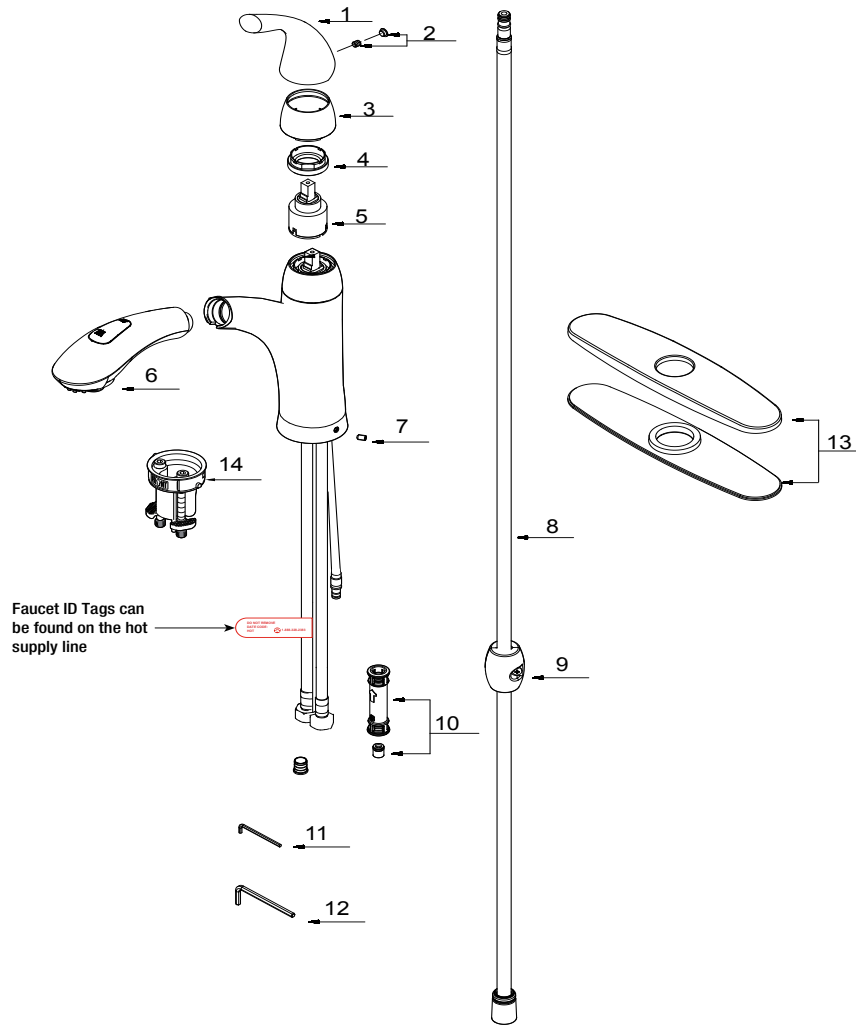

Glacier Bay Keelia Single-Handle Pull-Out Sprayer
Kitchen Faucet

MODEL	STORE SKU#	OMSID	FINISH
FP4A0052BNV	497-475	204654757	Brushed Nickel

Many replacement parts can be purchased online or at your local store. Please use the table below to identify the part SKU number needed, go to HOMEDEPOT.COM, and check for online and store availability. If you can't find the part you are looking for, please call 1-855-HD-GLACIER.

Part	Description	Part #	Internet SKU #	Store SKU #	Part	Description	Part #	Internet SKU #	Store SKU #
1	Handle	A069911*	206925939		8	Pull Out Spray Hose	A515103N*		
2	Handle Cap	A66D558	206931381		9	Weight	A504718	300954465	
3	Trim Cap	A103250*			10	Hose Adaptor Assembly	A66G465N	300954383	
4	Bonnet Nut	A104034	300954415		11	Allen Wrench (H2.5 * 11 mm L * 53mm L)	A031217NI		
5	Cartridge	A507348N	206860621		12	Allen Wrench (H4 * 24mm L * 74mmL)	A031011NI		
6	Pull Out Spray	A528011W-54*	206931348		13	Cover Plate & Gasket	A66F470-T*	300954386	
7	Screw	A075208	300954443		14	Base	A504043	300954385	