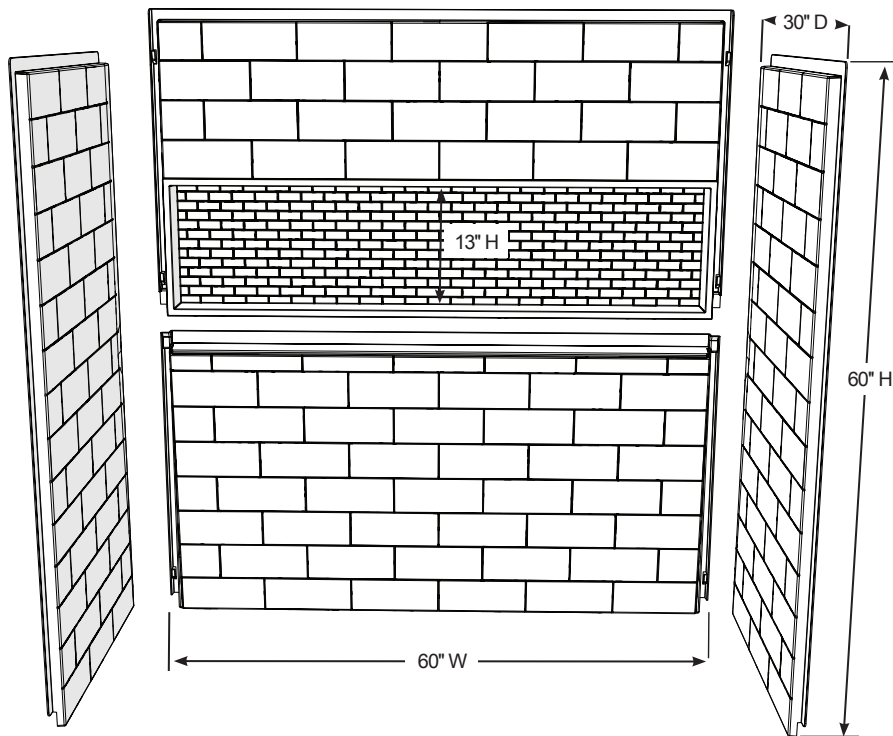

NEXTILE 4-PIECE TUB WALL SET 60" X 30" X 60"

Z041-5000 4-PIECE TUB WALL SET

DESCRIPTION:

NEXTILE 4-piece bathtub wall set compliments all Bootz 60" x 30" bathtubs, alleviating the need for expensive and time-consuming tile work. The realistic subway tile pattern and grout texture, combined with full-length wall-to-wall storage niche provides a real tile look and feel, with plenty of storage space for bathing essentials. For a custom look, the niche can be tiled with real tile for endless color, pattern, and texture possibilities. The wall system is designed for quick 1-person direct-to-stud installation, which is DIY-friendly and saves time for professional installers. The glossy composite finish and realistic grout are engineered for ease of cleaning and maintenance.

NEXTILE weighs 90 lbs., for easy transport, handling and installation.

The NEXTILE complies with ANSI Z124.1.2 American National Standard for Plastic Bathtub and Shower Units.

Made in the USA.

NEXTILE 4-PIECE TUB WALL SET 60" X 30" X 60"

NEXTILE 4-PIECE TUB WALL SET

60" x 30" x 60"

Weight: 90 lbs

Z041-5000 White

Complies with:
Fixture is compatible
or complies with ANSI, WW-P 541,
HUD-FHA-VA, LEED and the
"Buy America Act" where applicable
when installed accordingly.

Standard Features:
Bootz 60" x 30" tub compatible
Realistic tile pattern & grout texture
Full-length customizable niche
Quick direct-to-stud installation

Made in the USA

All Dimensions +/- 1/8" unless otherwise noted.
Dimensions shown are for reference.
Actual dimensions may vary slightly and
should be checked prior to installation
Rev. 12.04.18