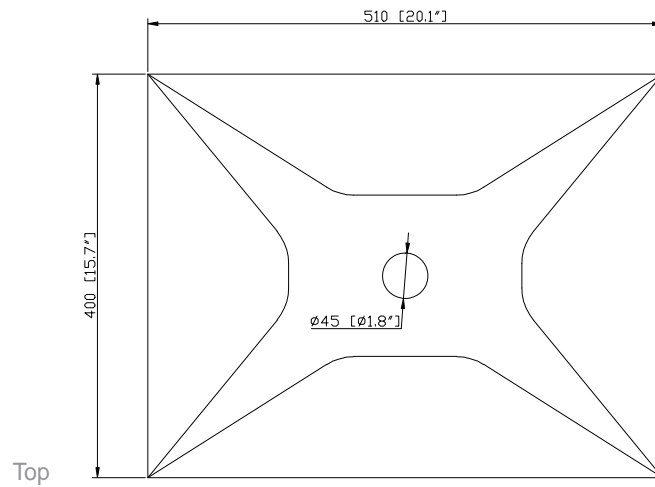

Nominal Dimension

- 20W x 16D x 6H inches
- 510 x 410 x 152 mm

Components

Drain	GV-DRAIN-CP	GV-DRAIN-BN
Vanity	LEGACY-V40-BU	PRADO-V22-DW

Product Diagrams

Front

Side