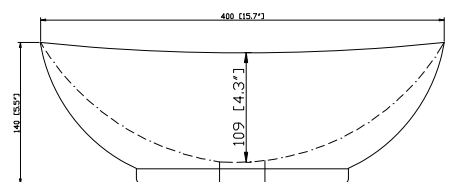

Nominal Dimension

- 20W x 16D x 6H inches
- 510 x 410 x 152 mm

Components

Drain	GV-DRAIN-CP	GV-DRAIN-BN
Vanity	LEGACY-V40-BU	PRADO-V22-DW

Product Diagrams

Front

Side