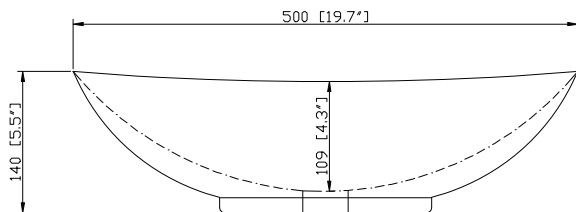

Nominal Dimension

- 20W x 16D x 6H inches
- 510 x 410 x 152 mm

Components

Drain	GV-DRAIN-CP	GV-DRAIN-BN
Vanity	LEGACY-V40-BU	PRADO-V22-DW

Product Diagrams

Front

Side