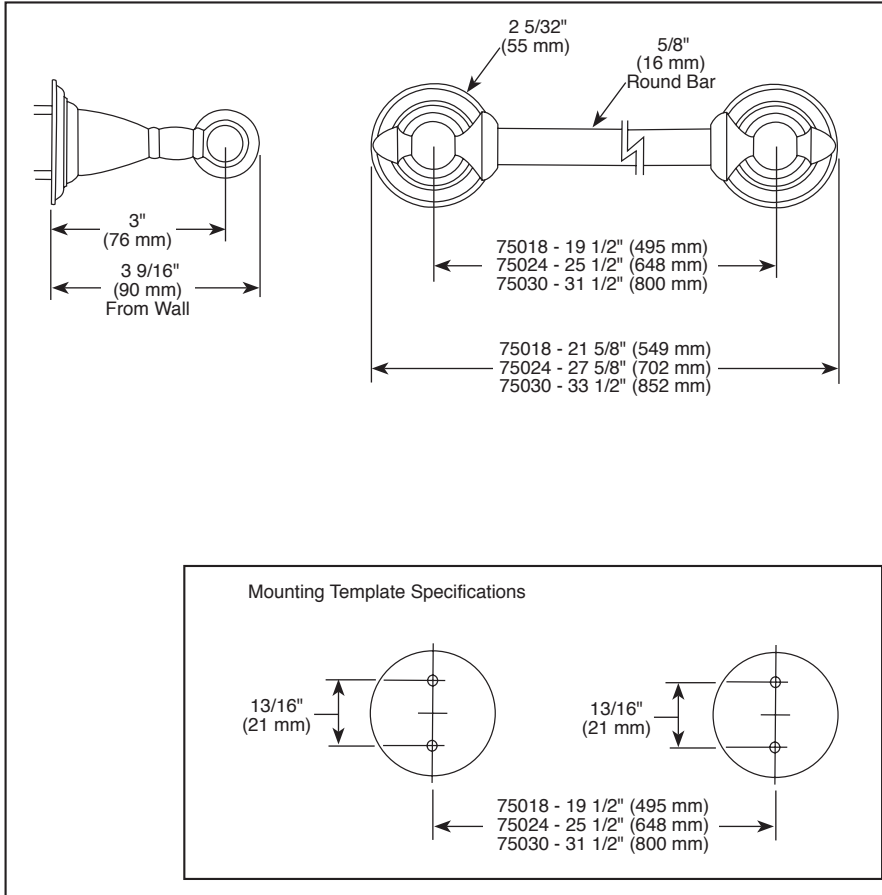

ACCESSORIES

- Victorian® Bath Collection
- 18" Towel Bar
- 24" Towel Bar
- 30" Towel Bar

Submitted Model No.: _____

Specific Features: _____

STANDARD SPECIFICATIONS:

- Wood blocking is preferable behind all wall surfaces. If wood blocking is not available, the following fasteners are suggested: Tile/Masonry-Plastic or lead Anchors Plaster/drywall-Toggle bolts.
- Mounting hardware and mounting template included with product.