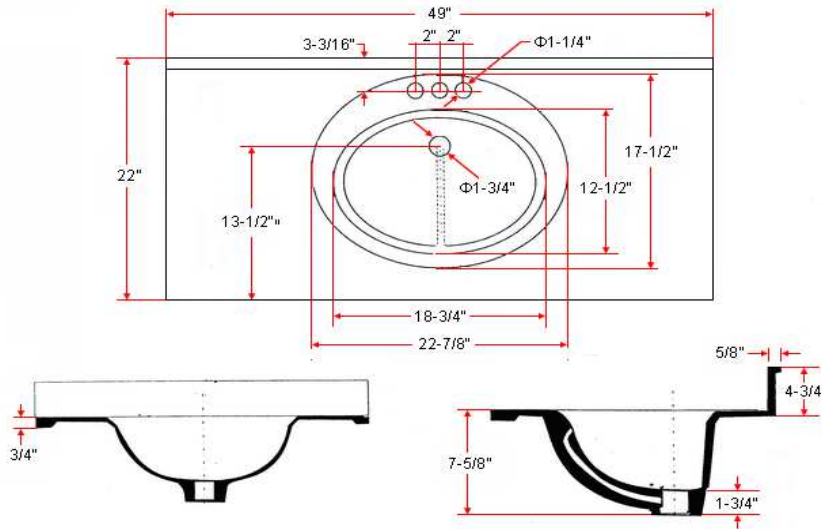

# 49" x 22" Oval Vanity Top

## Specifications

- Material Content:** Cultured Marble
- Back splash:** Integrated
- Color:** Sandstone / Solid White / White on White / White on Bone
- Faucet Holes:** 3 holes, 4" center mount

## Dimensions

## Order Codes & Finishes/Colors

	View Box	Sleeve Pack
Sandstone	551762	
Solid White	551390	550210
White on white	551184	550202
White on Bone	551226	550194

**Type:**

**Job:**

**Order Code:**

**Approvals:**