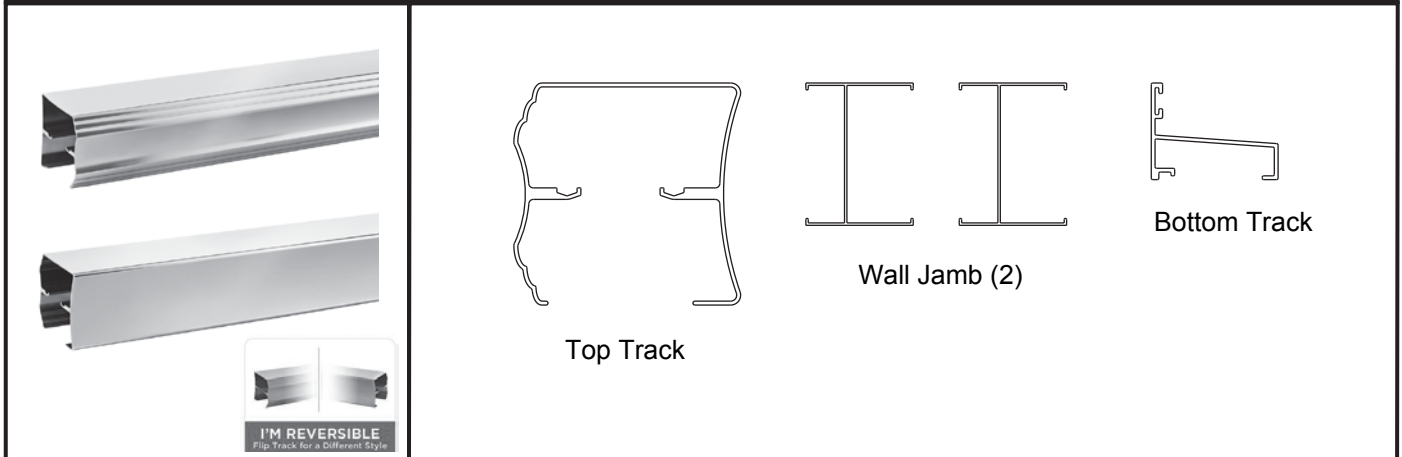

TECHNICAL DATA

Shower Door

SLIDING TRADITIONAL STYLE BATHTUB SHOWER TRACK 60"

- MATERIALS:** Anodized Aluminum Excursions (Track), Bronze Finish is Powder Coated.
- INSTALLATION:** Detailed Instructions and Hardware Included for Easy Installation.
- UNIQUE FEATURE:** Reversible Top Track Offers Two Unique Design Options.
Constructed of Corrosion Resistant Anodized Aluminum.
Fits Doors With an Opening min/max of 50-1/8" - 59-3/8" (127cm-151cm), with a 58-1/8" (148cm) Height.
- WARRANTY:** 5 Year Limited Warranty.

see what Delta can do™

TECHNICAL DATA

Shower Door

SLIDING BATHUB 60" GLASS PANEL

MATERIALS:

1/4" (6mm) Tempered Glass Panel.

INSTALLATION:

Detailed Instructions and Hardware Included for Easy Installation.

UNIQUE FEATURE:

Spot Guard Easy Clean Coating.

Traditional: Fits Doors with an Opening min/max of 50 1/8" – 59 3/8" (127cm-151cm), with a Height of 58 1/8" (148cm)

Contemporary: Fits Doors with an Opening min/max of 50 1/8" – 58 1/2" (127cm-149cm), with a Height of 58 3/4" (149cm)

WARRANTY:

5 Year Limited Warranty.

see what Delta can do™

TECHNICAL DATA

Shower Door

PHOEBE HANDLE

- MATERIALS:** Zinc Posts, Brass Bars.
- INSTALLATION:** Detailed Instructions and Hardware Included for Easy Installation.
- UNIQUE FEATURE:** Coordinates with Delta® Faucets and Bath Hardware.
Compatible with All Delta® Sliding Bathtub or Shower Doors.
- WARRANTY:** 5 Year Limited Warranty.