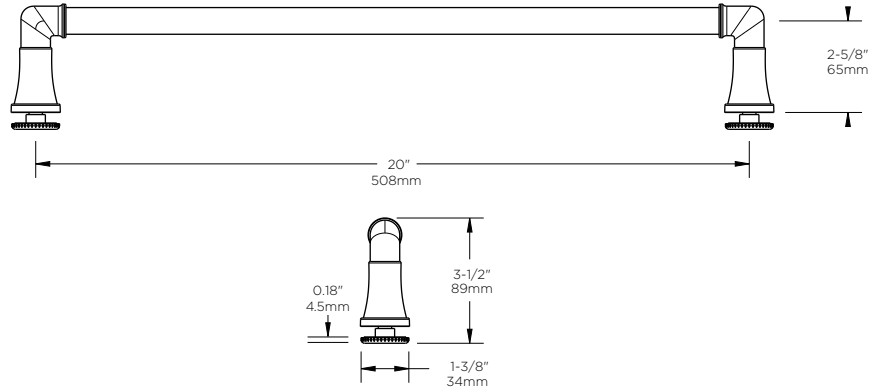

TECHNICAL DATA

Shower Door

SLIDING TRADITIONAL STYLE BATHTUB SHOWER TRACK 60"

- MATERIALS:** Anodized Aluminum Excursions (Track), Bronze Finish is Powder Coated.
- INSTALLATION:** Detailed Instructions and Hardware Included for Easy Installation.
- UNIQUE FEATURE:** Reversible Top Track Offers Two Unique Design Options.
Constructed of Corrosion Resistant Anodized Aluminum.
Fits Doors With an Opening min/max of 50-1/8" - 59-3/8" (127cm-151cm), with a 58-1/8" (148cm) Height.
- WARRANTY:** 5 Year Limited Warranty.

see what Delta can do™

TECHNICAL DATA

Shower Door

SLIDING BATHUB 60" GLASS PANEL

MATERIALS:

1/4" (6mm) Tempered Glass Panel.

INSTALLATION:

Detailed Instructions and Hardware Included for Easy Installation.

UNIQUE FEATURE:

Spot Guard Easy Clean Coating.

Traditional: Fits Doors with an Opening min/max of 50 1/8" – 59 3/8" (127cm-151cm), with a Height of 58 1/8" (148cm)

Contemporary: Fits Doors with an Opening min/max of 50 1/8" – 58 1/2" (127cm-149cm), with a Height of 58 3/4" (149cm)

WARRANTY:

5 Year Limited Warranty.

see what Delta can do™

TECHNICAL DATA

Shower Door

PHOEBE HANDLE

- MATERIALS:** Zinc Posts, Brass Bars.
- INSTALLATION:** Detailed Instructions and Hardware Included for Easy Installation.
- UNIQUE FEATURE:** Coordinates with Delta® Faucets and Bath Hardware.
Compatible with All Delta® Sliding Bathtub or Shower Doors.
- WARRANTY:** 5 Year Limited Warranty.