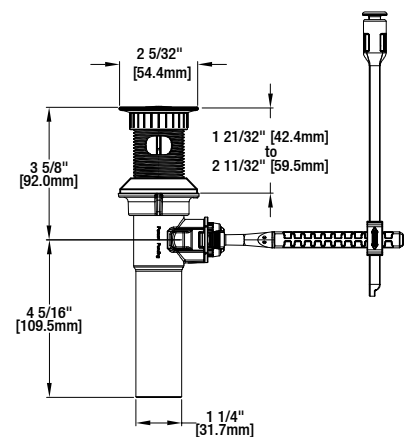

Builders 4 in. Centerset 2-Handle Low-Arc Bathroom Faucet

FEATURES

- Requires 3-Hole Sink with 4" On-Center
- 1/2" IPS Connections
- Max Flow Rate: 1.2 gpm (4.5 L/min) at 60 psi
- Max Countertop Thickness: 1 15/32"
- Spout Reach: 4 15/16"
- Spout Height: 3 27/32"
- 1/4 Turn ceramic for Lifetime Drip-free Operation
- With ClickInstall™ Drain Assembly
- With Zinc Lever Handle

WARRANTY

- Limited Lifetime Warranty

MODEL	STORE SKU #	FINISH
67091W-6A01	505838	Polished Chrome
67091W-6A02	523918	Polished Brass
67091W-6A04	247368	Brushed Nickel PVD
67091W-6A27D	793878	Bronze

INSTALLATION DIMENSIONS