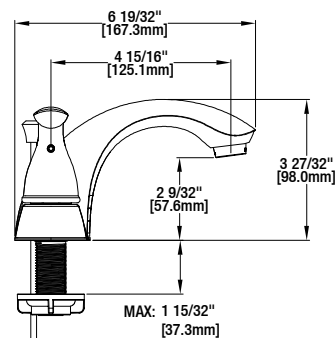

Builders 4 in. Centerset 2-Handle Low-Arc Bathroom Faucet

FEATURES

- Requires 3-Hole Sink with 4" On-Center
- 1/2" IPS Connections
- Max Flow Rate: 1.2 gpm (4.5 L/min) at 60 psi
- Max Countertop Thickness: 1 15/32"
- Spout Reach: 4 15/16"
- Spout Height: 3 27/32"
- 1/4 Turn ceramic for Lifetime Drip-free Operation
- With ClickInstall™ Drain Assembly
- With Zinc Lever Handle

WARRANTY

- Limited Lifetime Warranty

MODEL	STORE SKU #	FINISH
67091W-6A01	505838	Polished Chrome
67091W-6A02	523918	Polished Brass
67091W-6A04	247368	Brushed Nickel PVD
67091W-6A27D	793878	Bronze

INSTALLATION DIMENSIONS