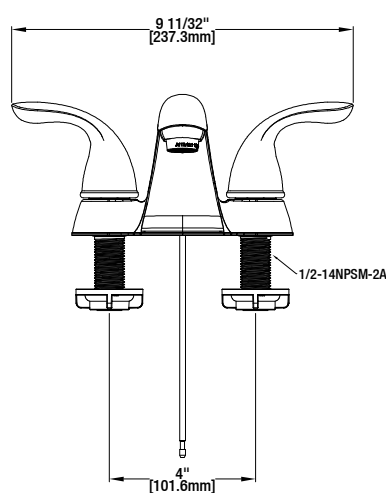

Builders 4 in. Centerset 2-Handle Low-Arc Bathroom Faucet

FEATURES

- Requires 3-Hole Sink with 4" On-Center
- 1/2" IPS Connections
- Max Flow Rate: 1.2 gpm (4.5 L/min) at 60 psi
- Max Countertop Thickness: 1 15/32"
- Spout Reach: 4 15/16"
- Spout Height: 3 27/32"
- 1/4 Turn ceramic for Lifetime Drip-free Operation
- With ClickInstall™ Drain Assembly
- With Zinc Lever Handle

WARRANTY

- Limited Lifetime Warranty

MODEL	STORE SKU #	FINISH
67091W-6A01	505838	Polished Chrome
67091W-6A02	523918	Polished Brass
67091W-6A04	247368	Brushed Nickel PVD
67091W-6A27D	793878	Bronze

INSTALLATION DIMENSIONS