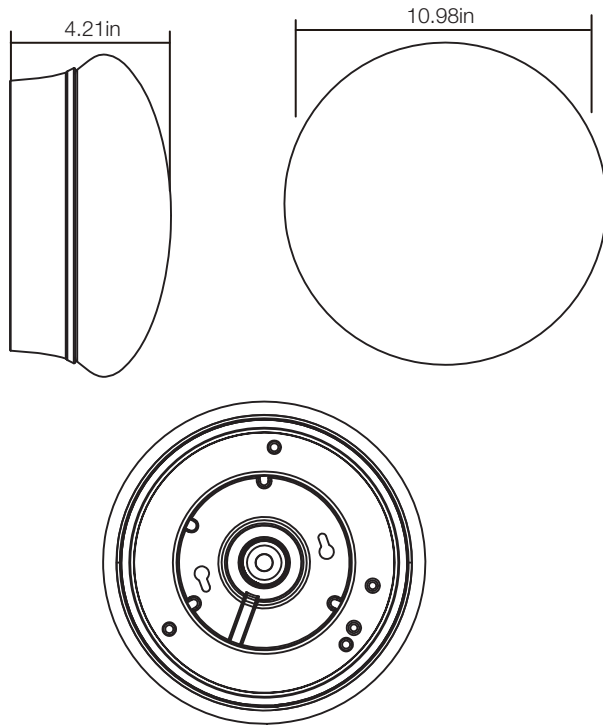

# 11in LED Flushmount

54652143  
SKU# 1001258405

## PACKAGING

Weight (±0.5 lb)	1.38 lbs
Size (L x W x H) (±0.1 in)	10.98in x 10.98in x 4.21in
Box Dimensions	12.13in x 4.80in x 12.20in
Gross Weight	2.18 lbs
UPC	849489000138