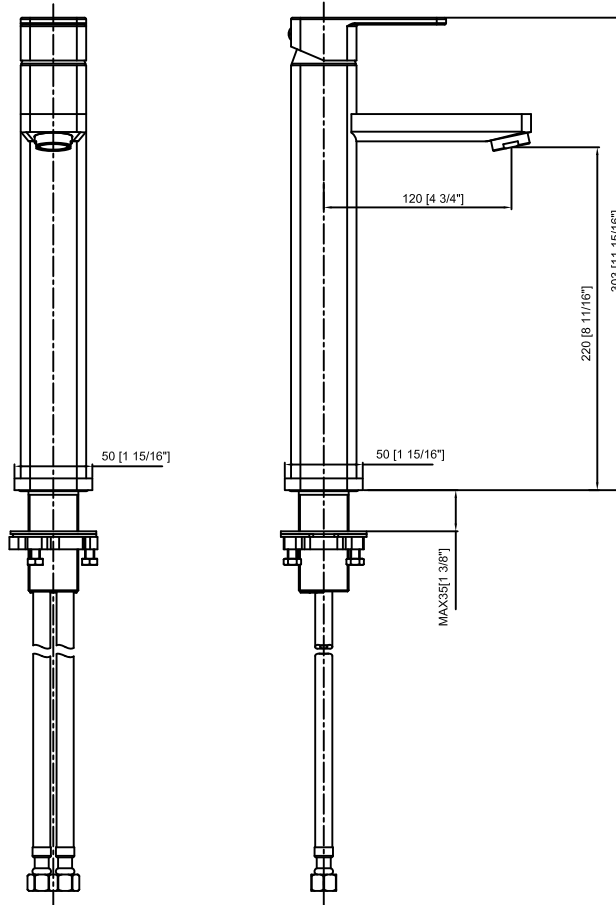

## Single-handle Bathroom Sink Faucet

### Technical Information

All product dimensions are nominal.

Valve body: Lead free brass

Drain included: NO

### Spout

Spout Length: 4-3/4"

Spout Height: 8-11/16"