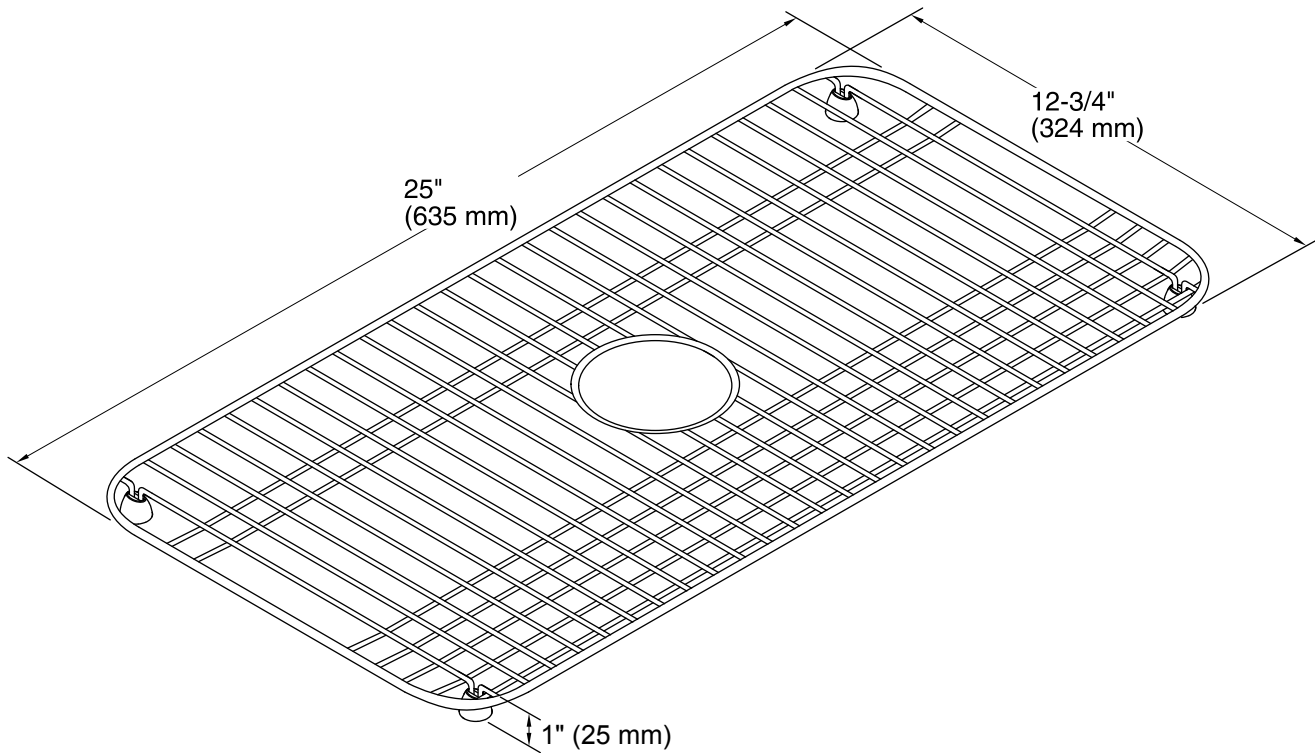

Features

- Fits in the bowl of the K-5832 Bakersfield kitchen sink.
- Durable stainless-steel construction.
- Helps protect sink surface from daily wear.
- Dishwasher safe.
- Rubber feet provide added protection.

Technical Information

All product dimensions are nominal.