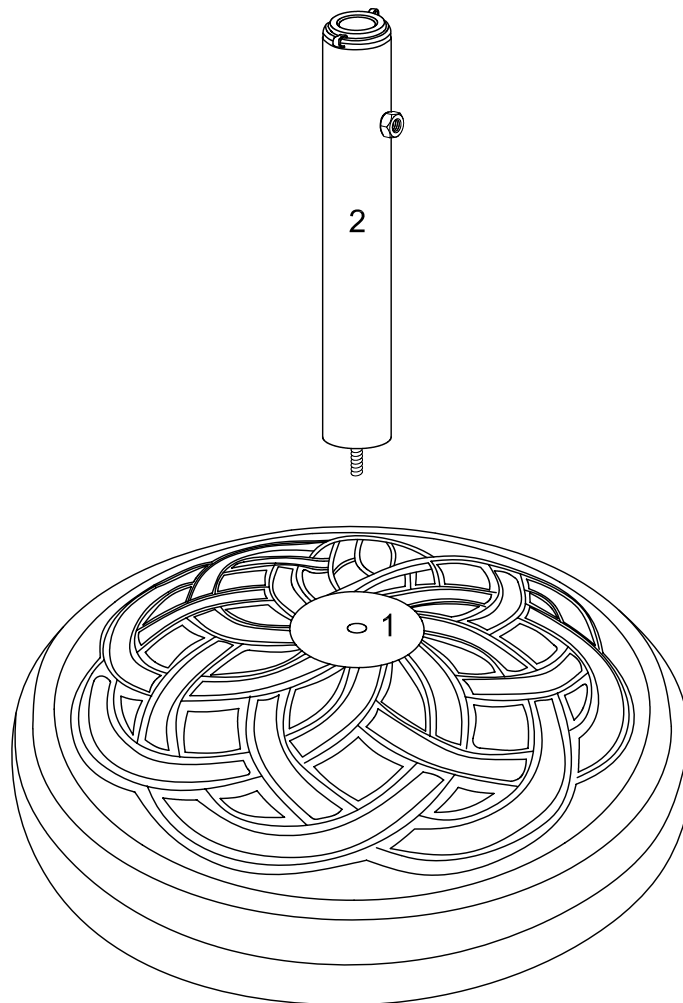

Parts List

Lista de piezas

Liste des pièces

Stückliste

Hardware List Liste des pièces

Liste du matériel Teilleliste

A		Washer Rondelle	1 pc
B		Nut Écrou	1 pc
C		Knob Poignée	1 pc
D		Plastic Cap	1 pc

The hardware quantities listed above are required for proper assembly. Some extra hardware may also have been included.